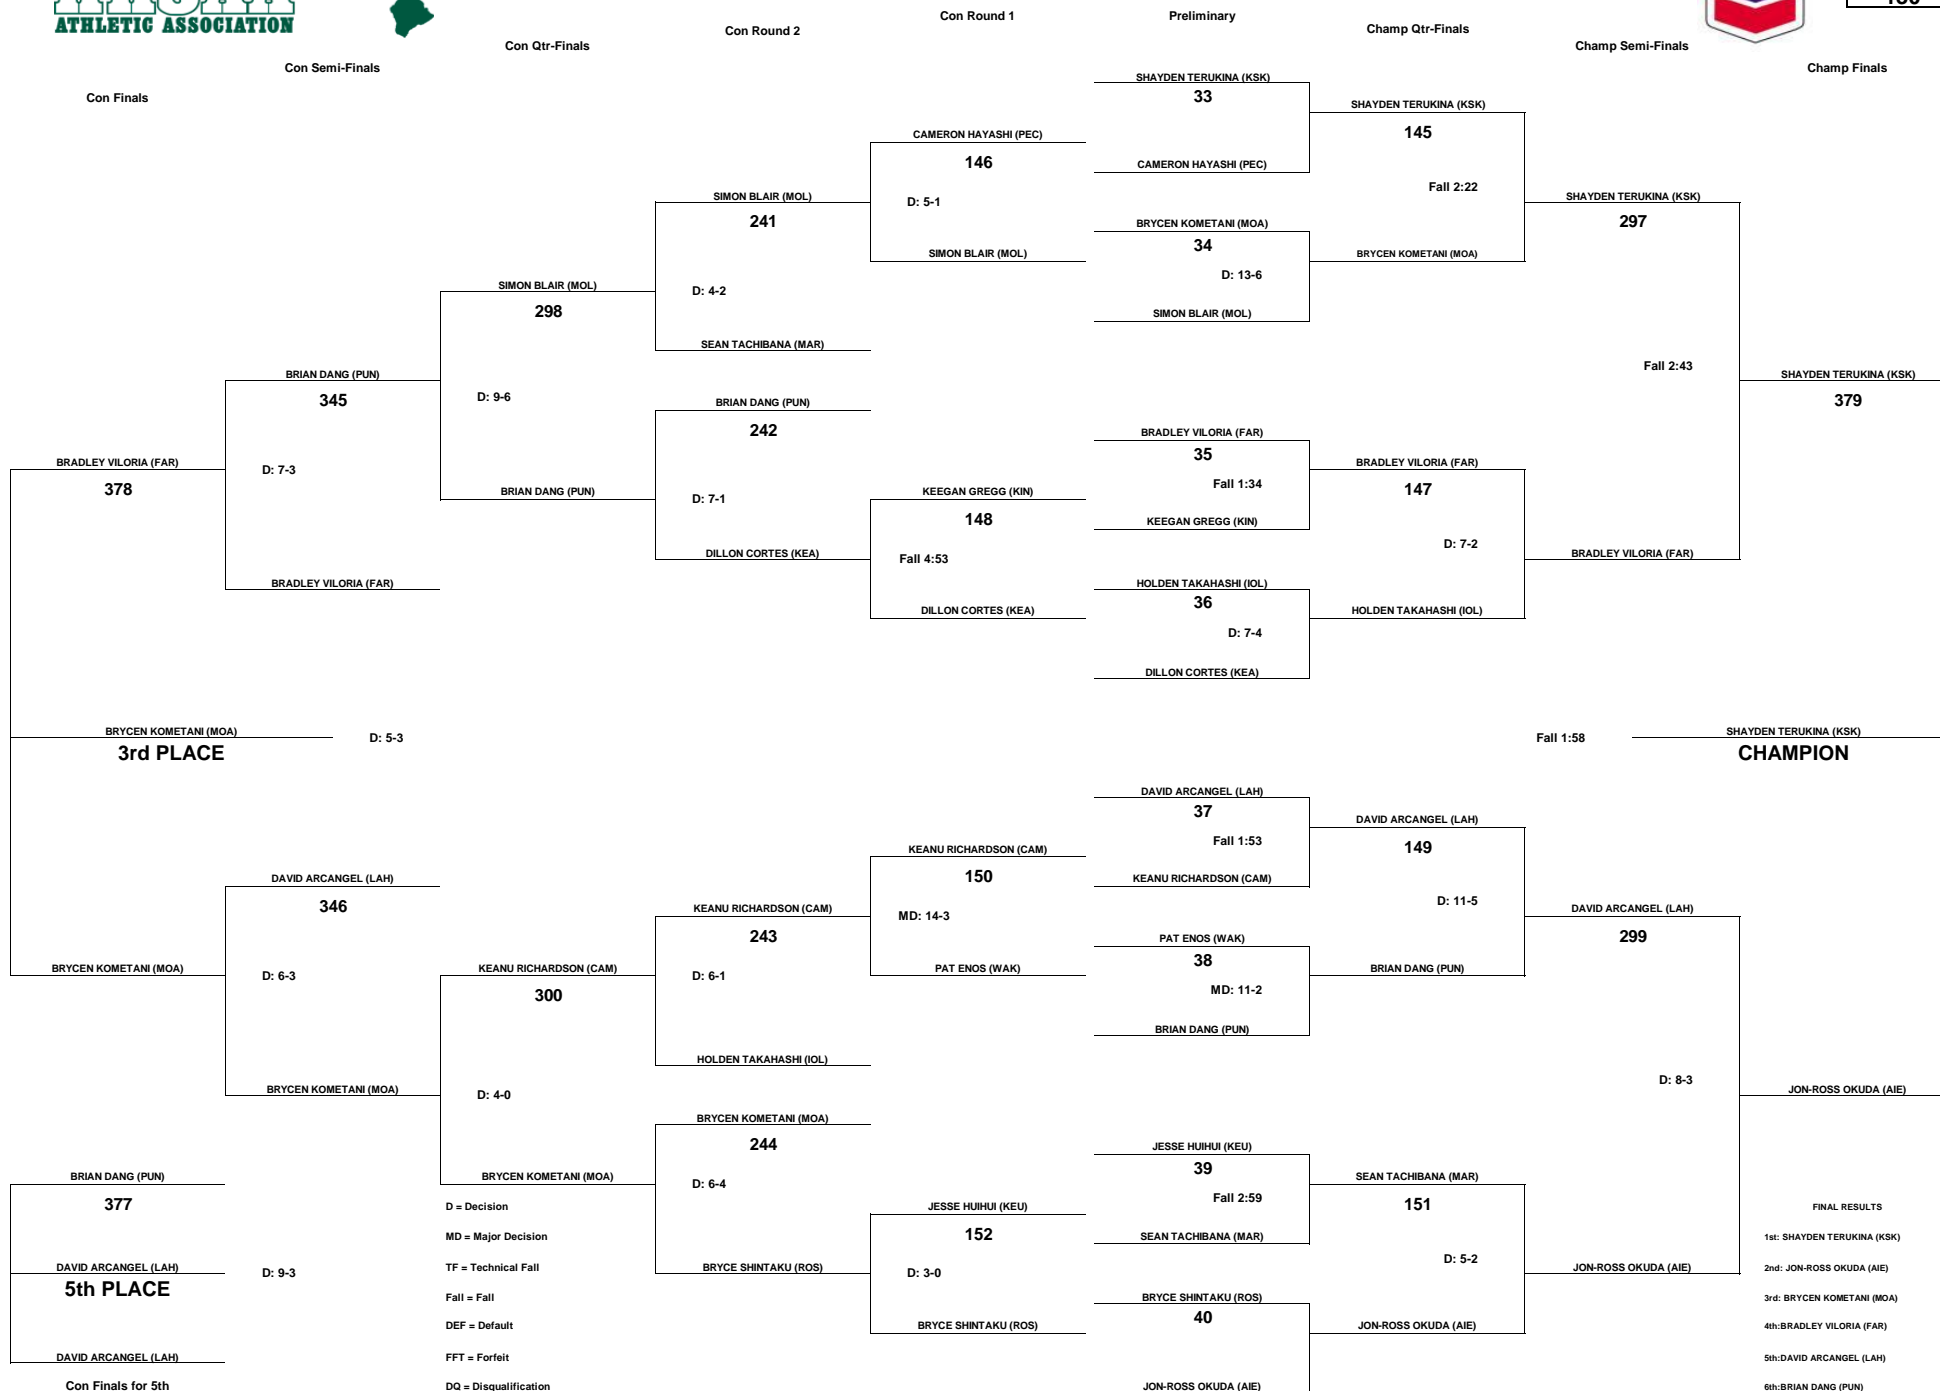

CHEVRON-HAWAII HIGH SCHOOL ATHLETIC ASSOCIATION 2010 BOYS WRESTLING CHAMPIONSHIPS

WEIGHT CLASS
130