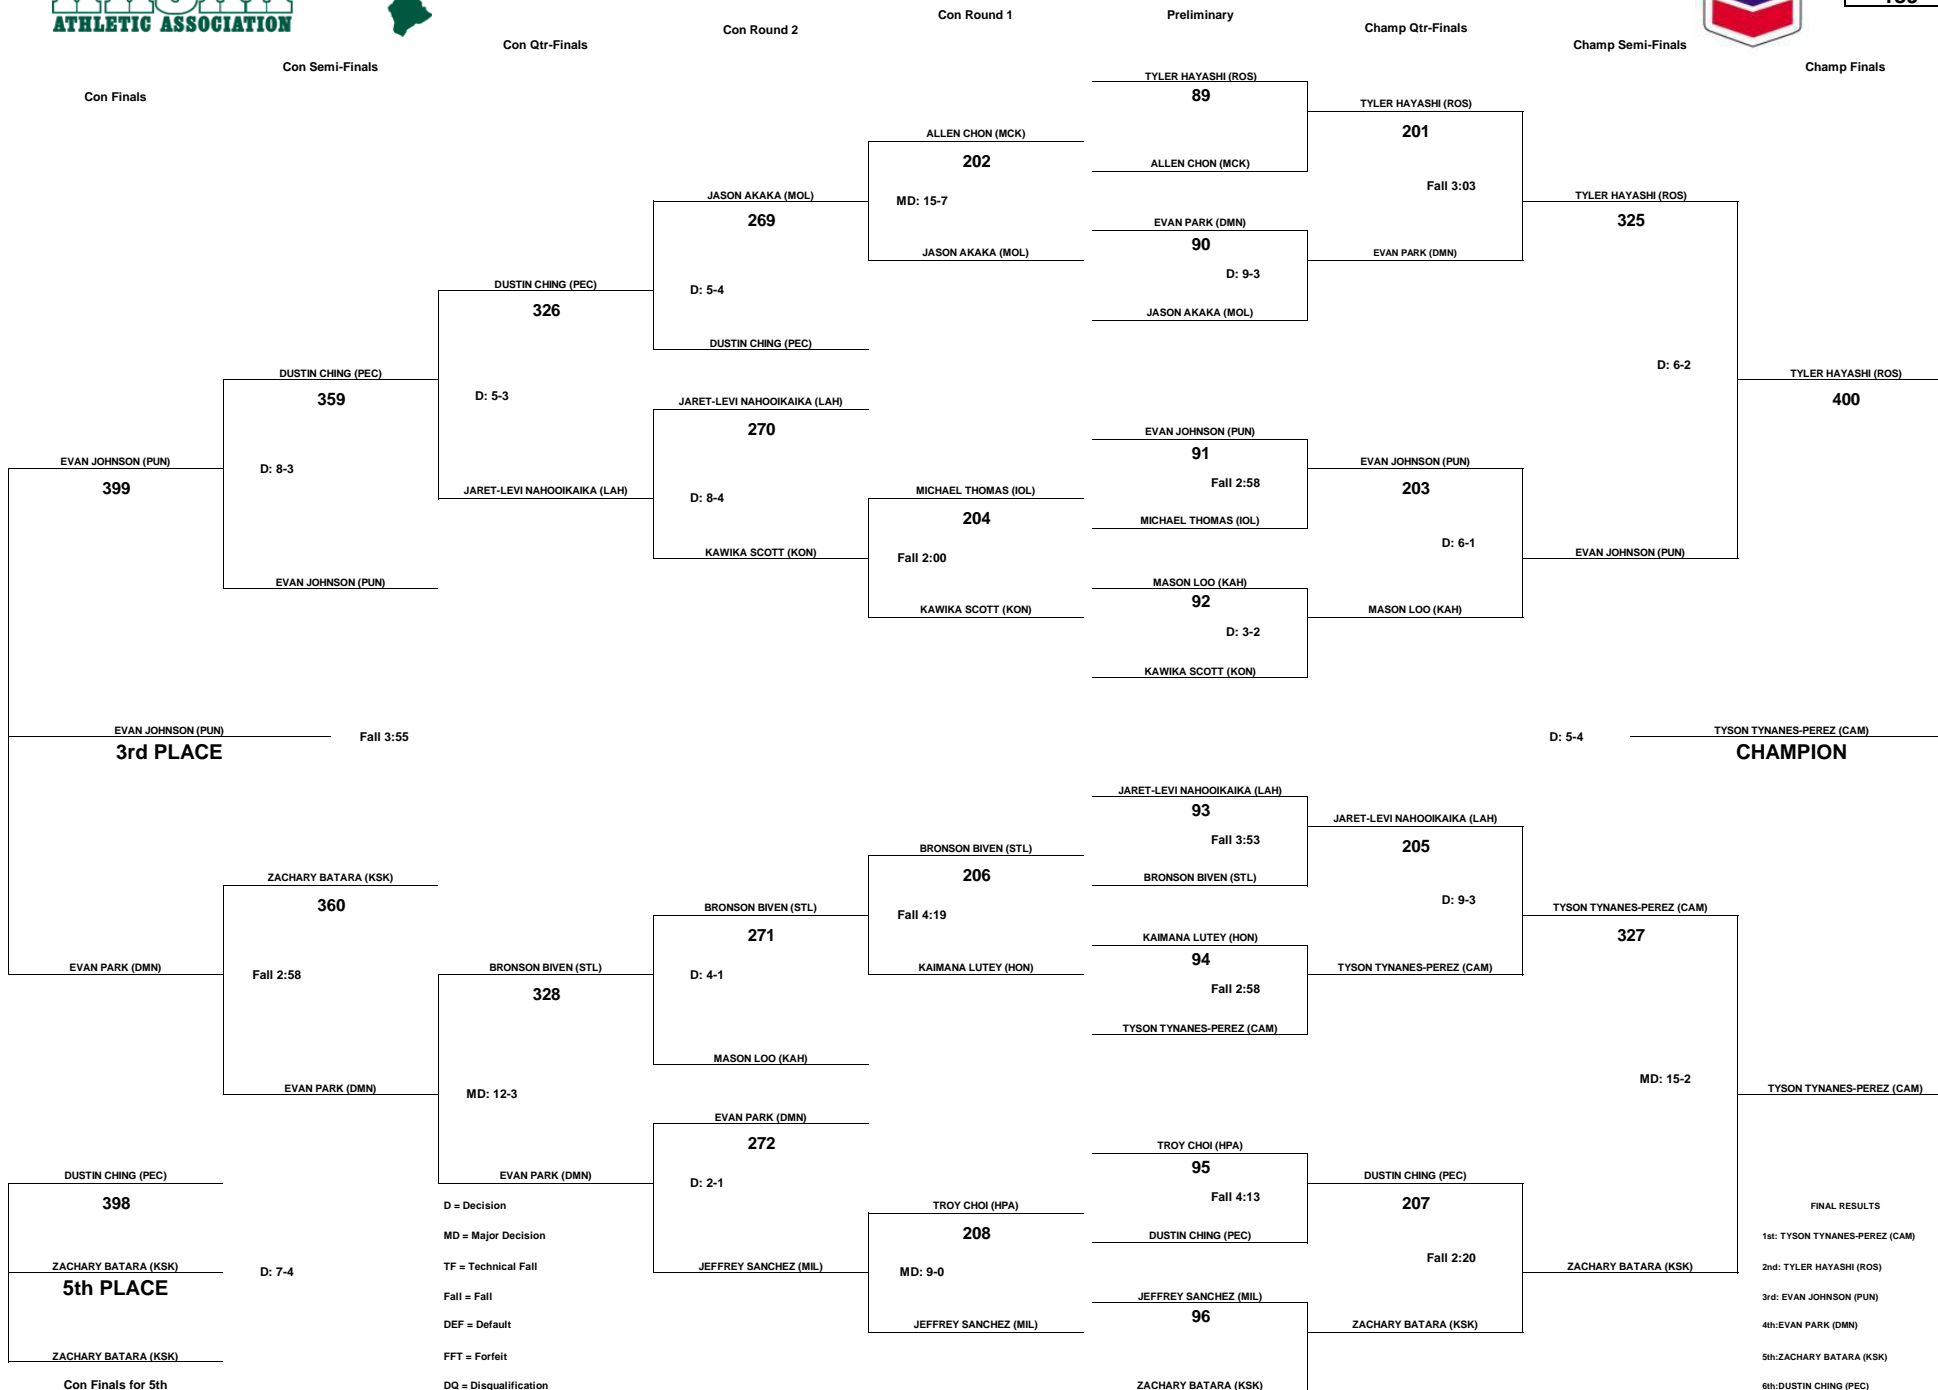

CHEVRON-HAWAII HIGH SCHOOL ATHLETIC ASSOCIATION 2010 BOYS WRESTLING CHAMPIONSHIPS

WEIGHT CLASS
189