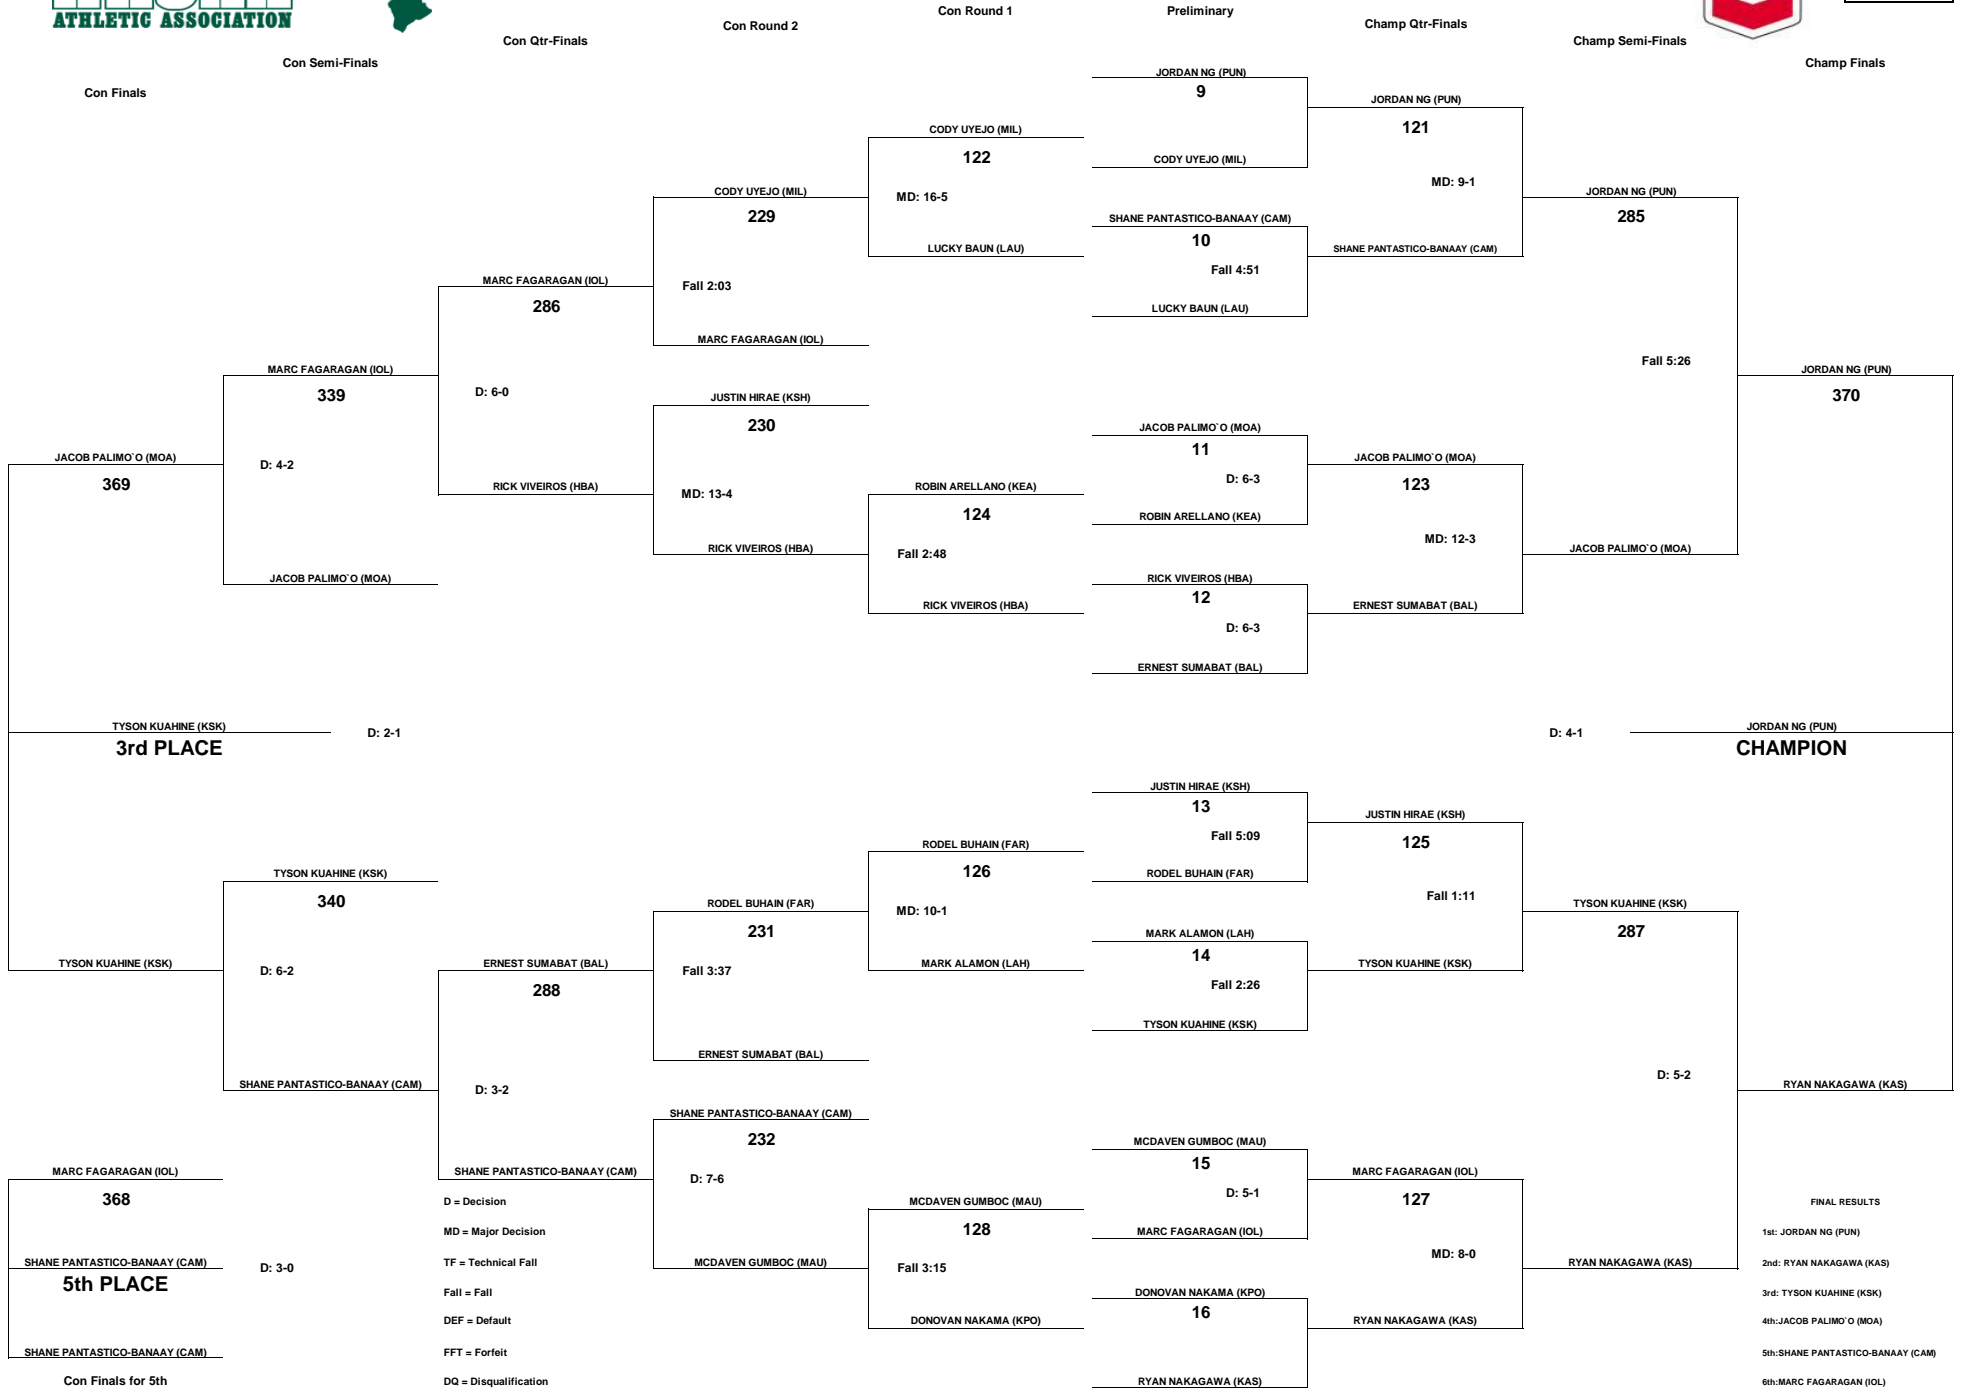

CHEVRON-HAWAII HIGH SCHOOL ATHLETIC ASSOCIATION 2010 BOYS WRESTLING CHAMPIONSHIPS

WEIGHT CLASS
114