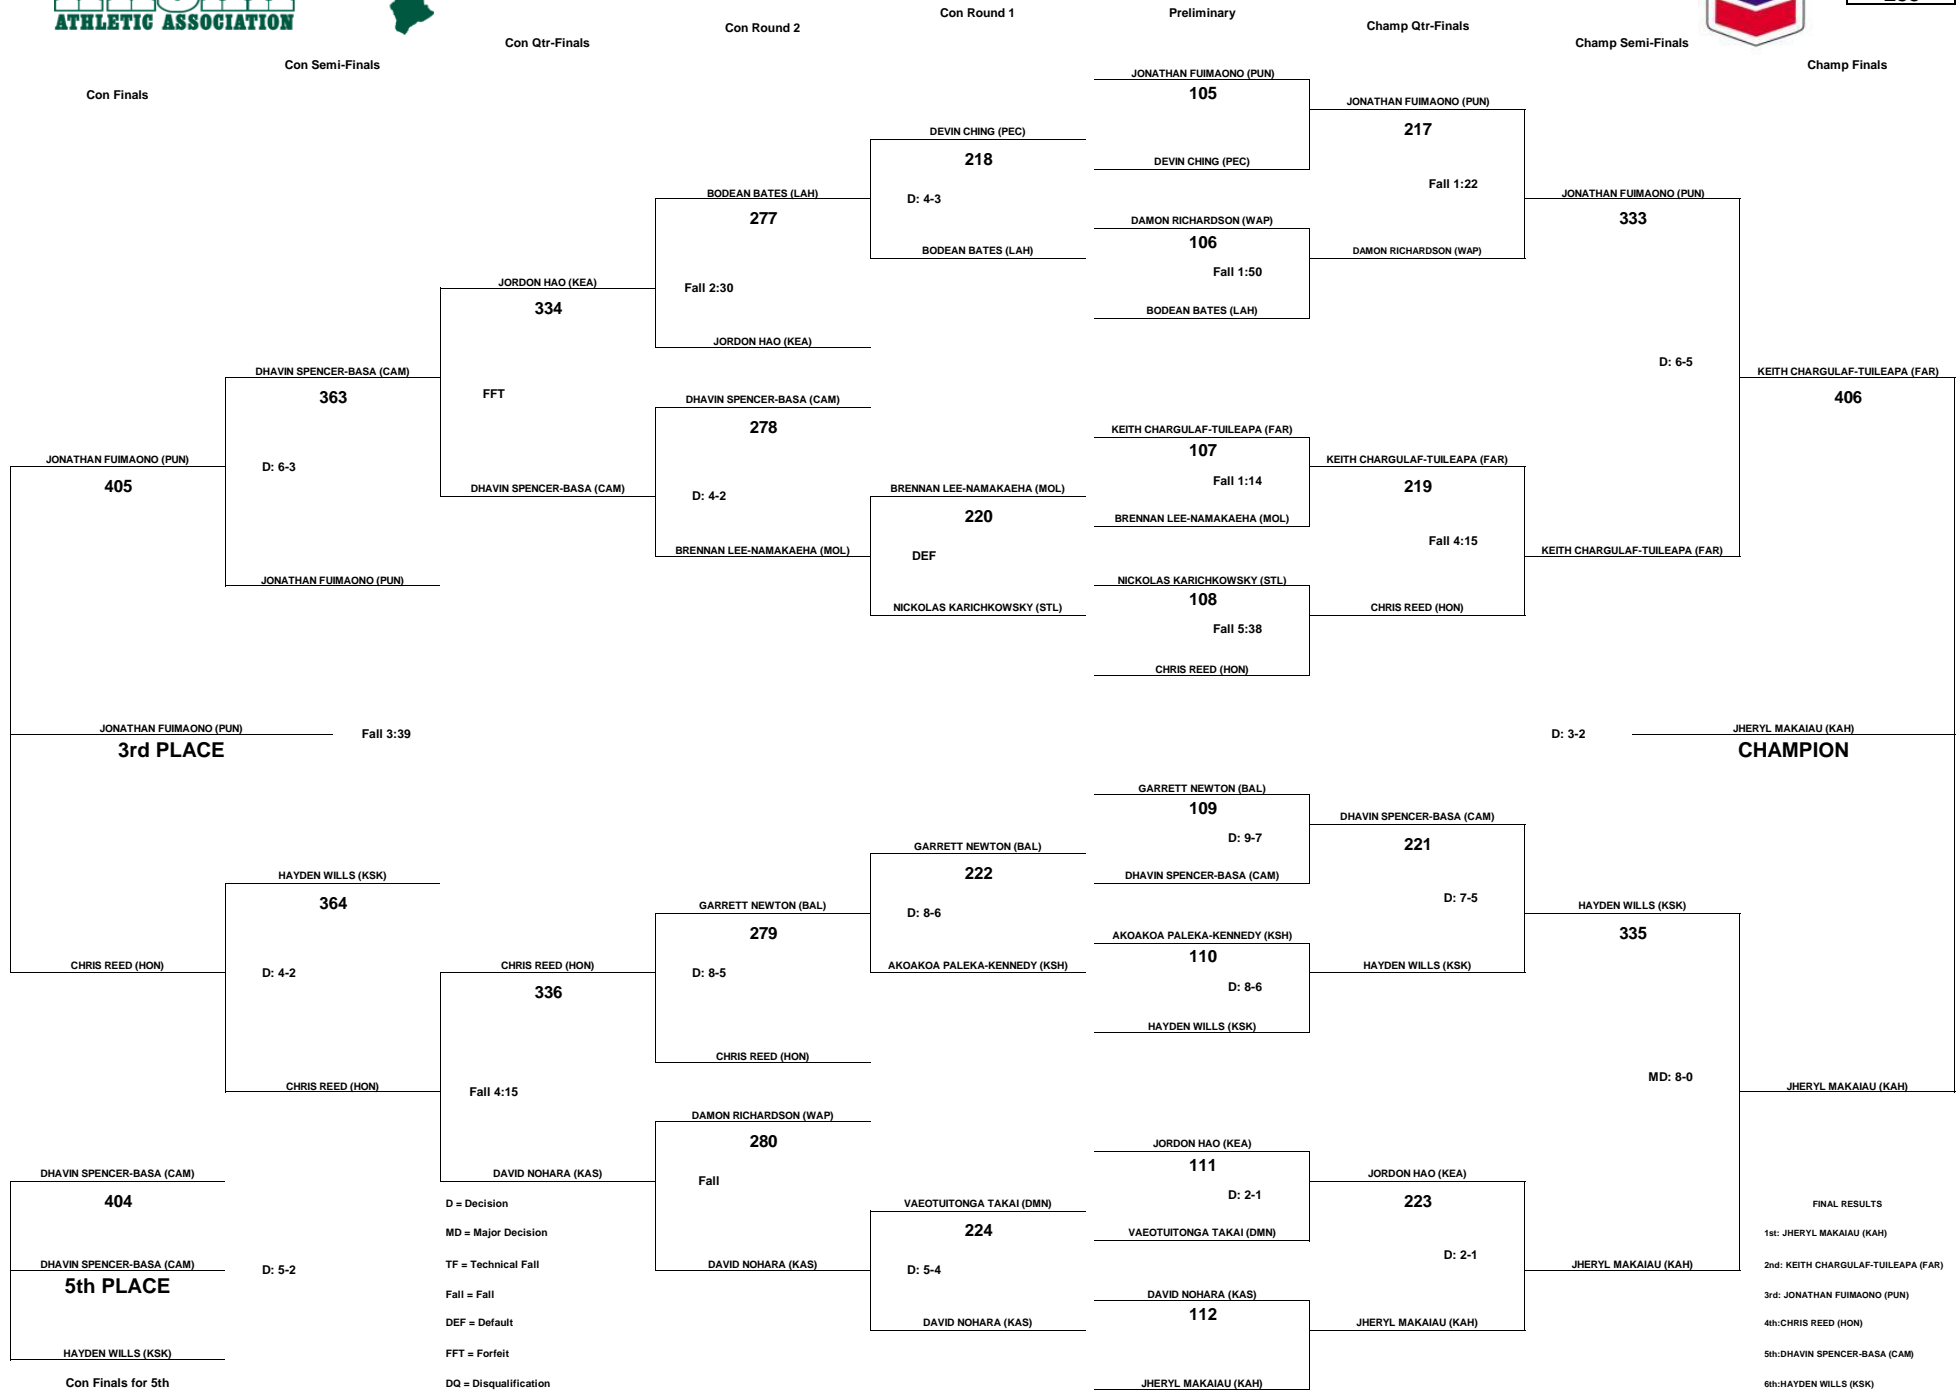

CHEVRON-HAWAII HIGH SCHOOL ATHLETIC ASSOCIATION 2010 BOYS WRESTLING CHAMPIONSHIPS

WEIGHT CLASS
215

CHEVRON-HAWAII HIGH SCHOOL ATHLETIC ASSOCIATION 2010 BOYS WRESTLING CHAMPIONSHIPS

WEIGHT CLASS
285

D = Decision
 MD = Major Decision
 TF = Technical Fall
 Fall = Fall
 DEF = Default
 FFT = Forfeit
 DQ = Disqualification