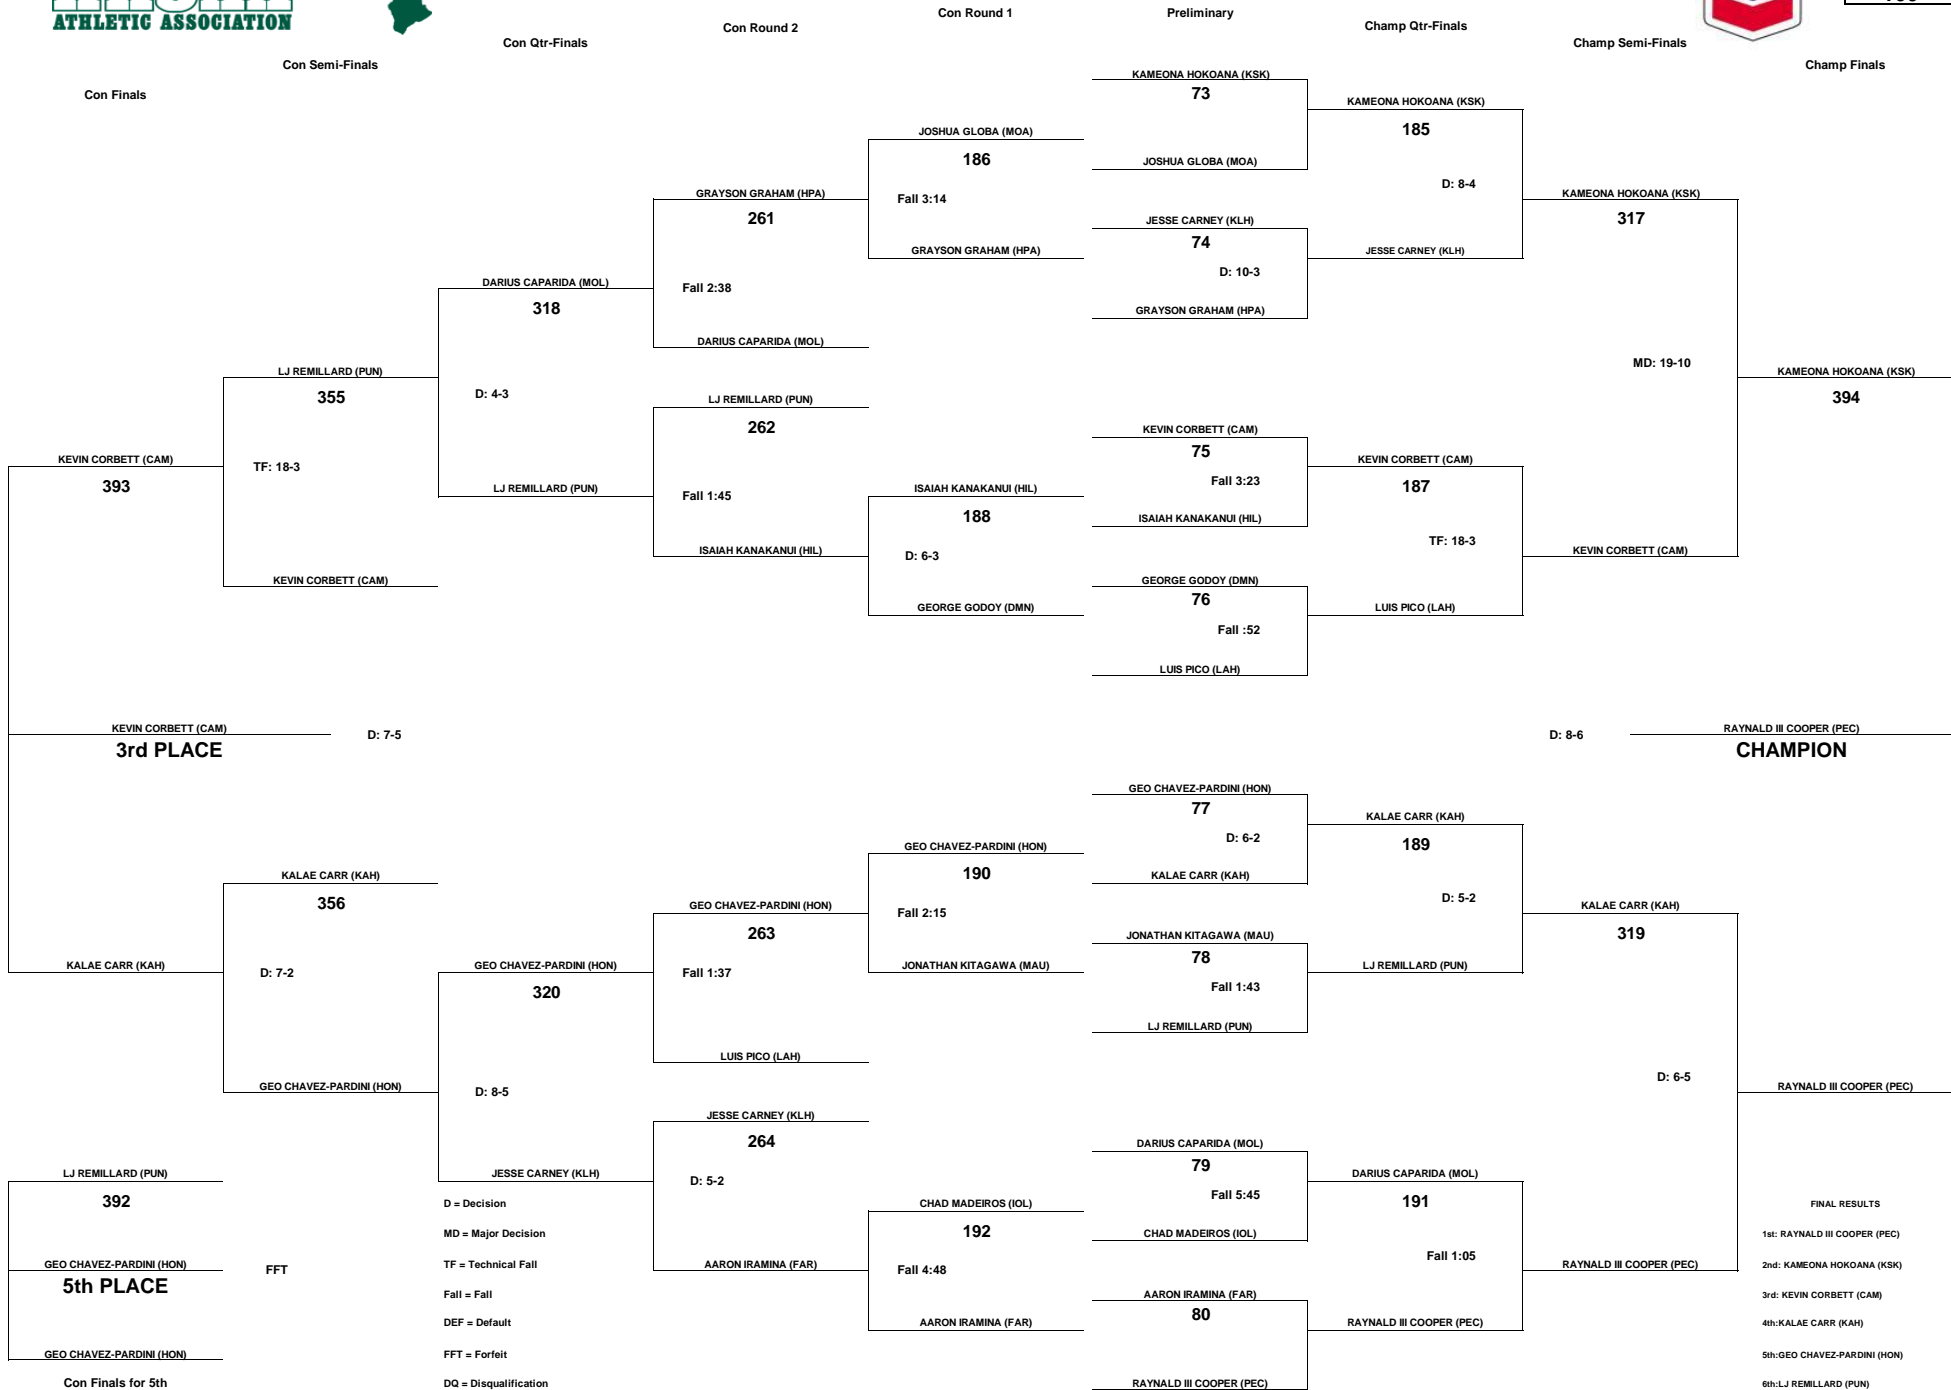

CHEVRON-HAWAII HIGH SCHOOL ATHLETIC ASSOCIATION 2010 BOYS WRESTLING CHAMPIONSHIPS

WEIGHT CLASS
160