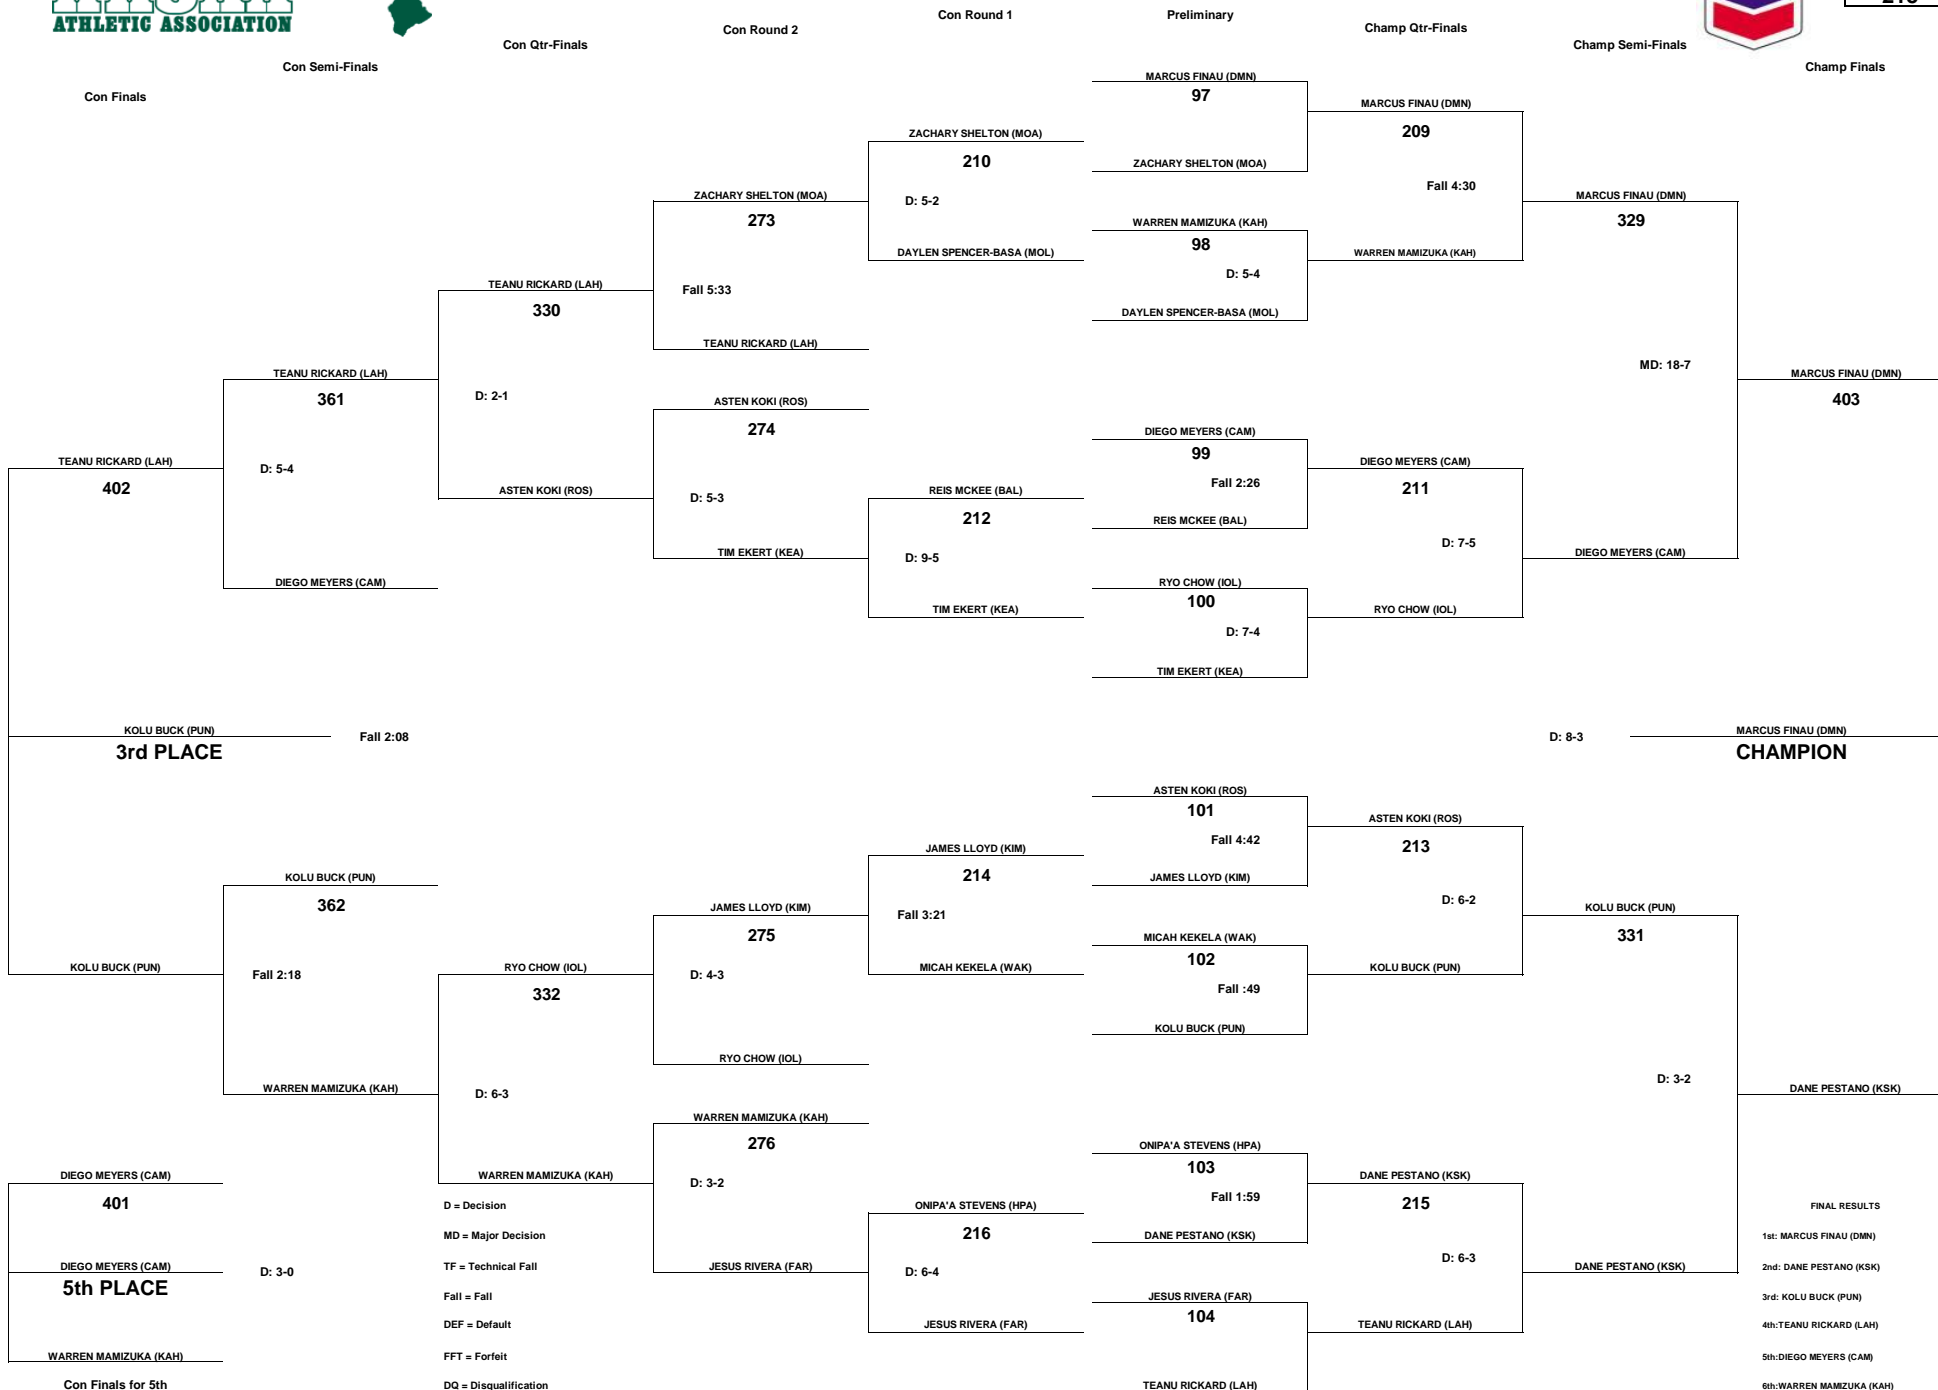

CHEVRON-HAWAII HIGH SCHOOL ATHLETIC ASSOCIATION 2010 BOYS WRESTLING CHAMPIONSHIPS

WEIGHT CLASS
215