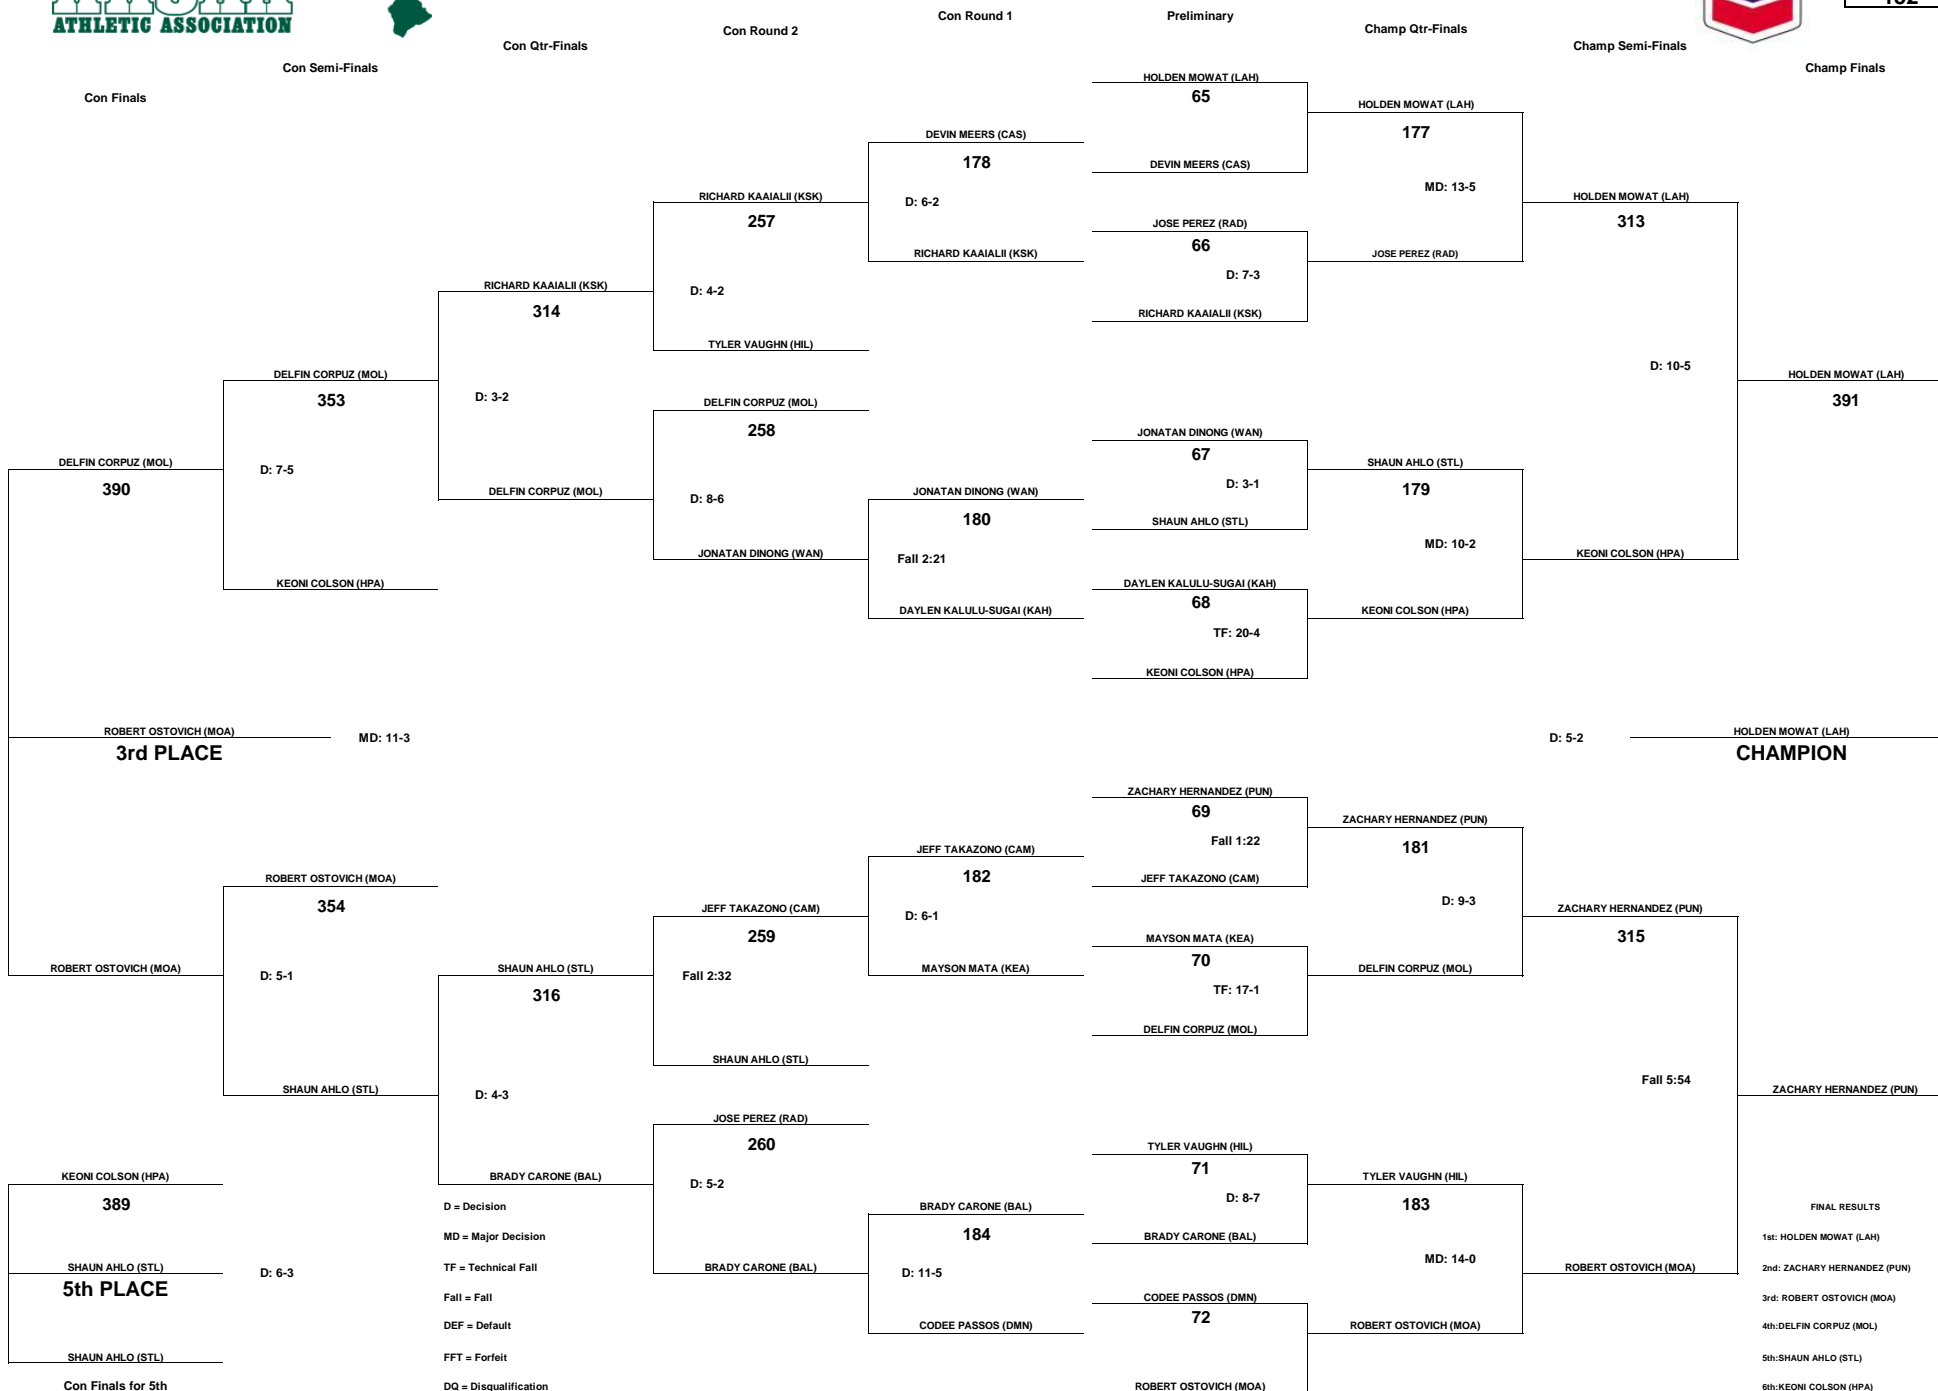

CHEVRON-HAWAII HIGH SCHOOL ATHLETIC ASSOCIATION 2010 BOYS WRESTLING CHAMPIONSHIPS

WEIGHT CLASS
152