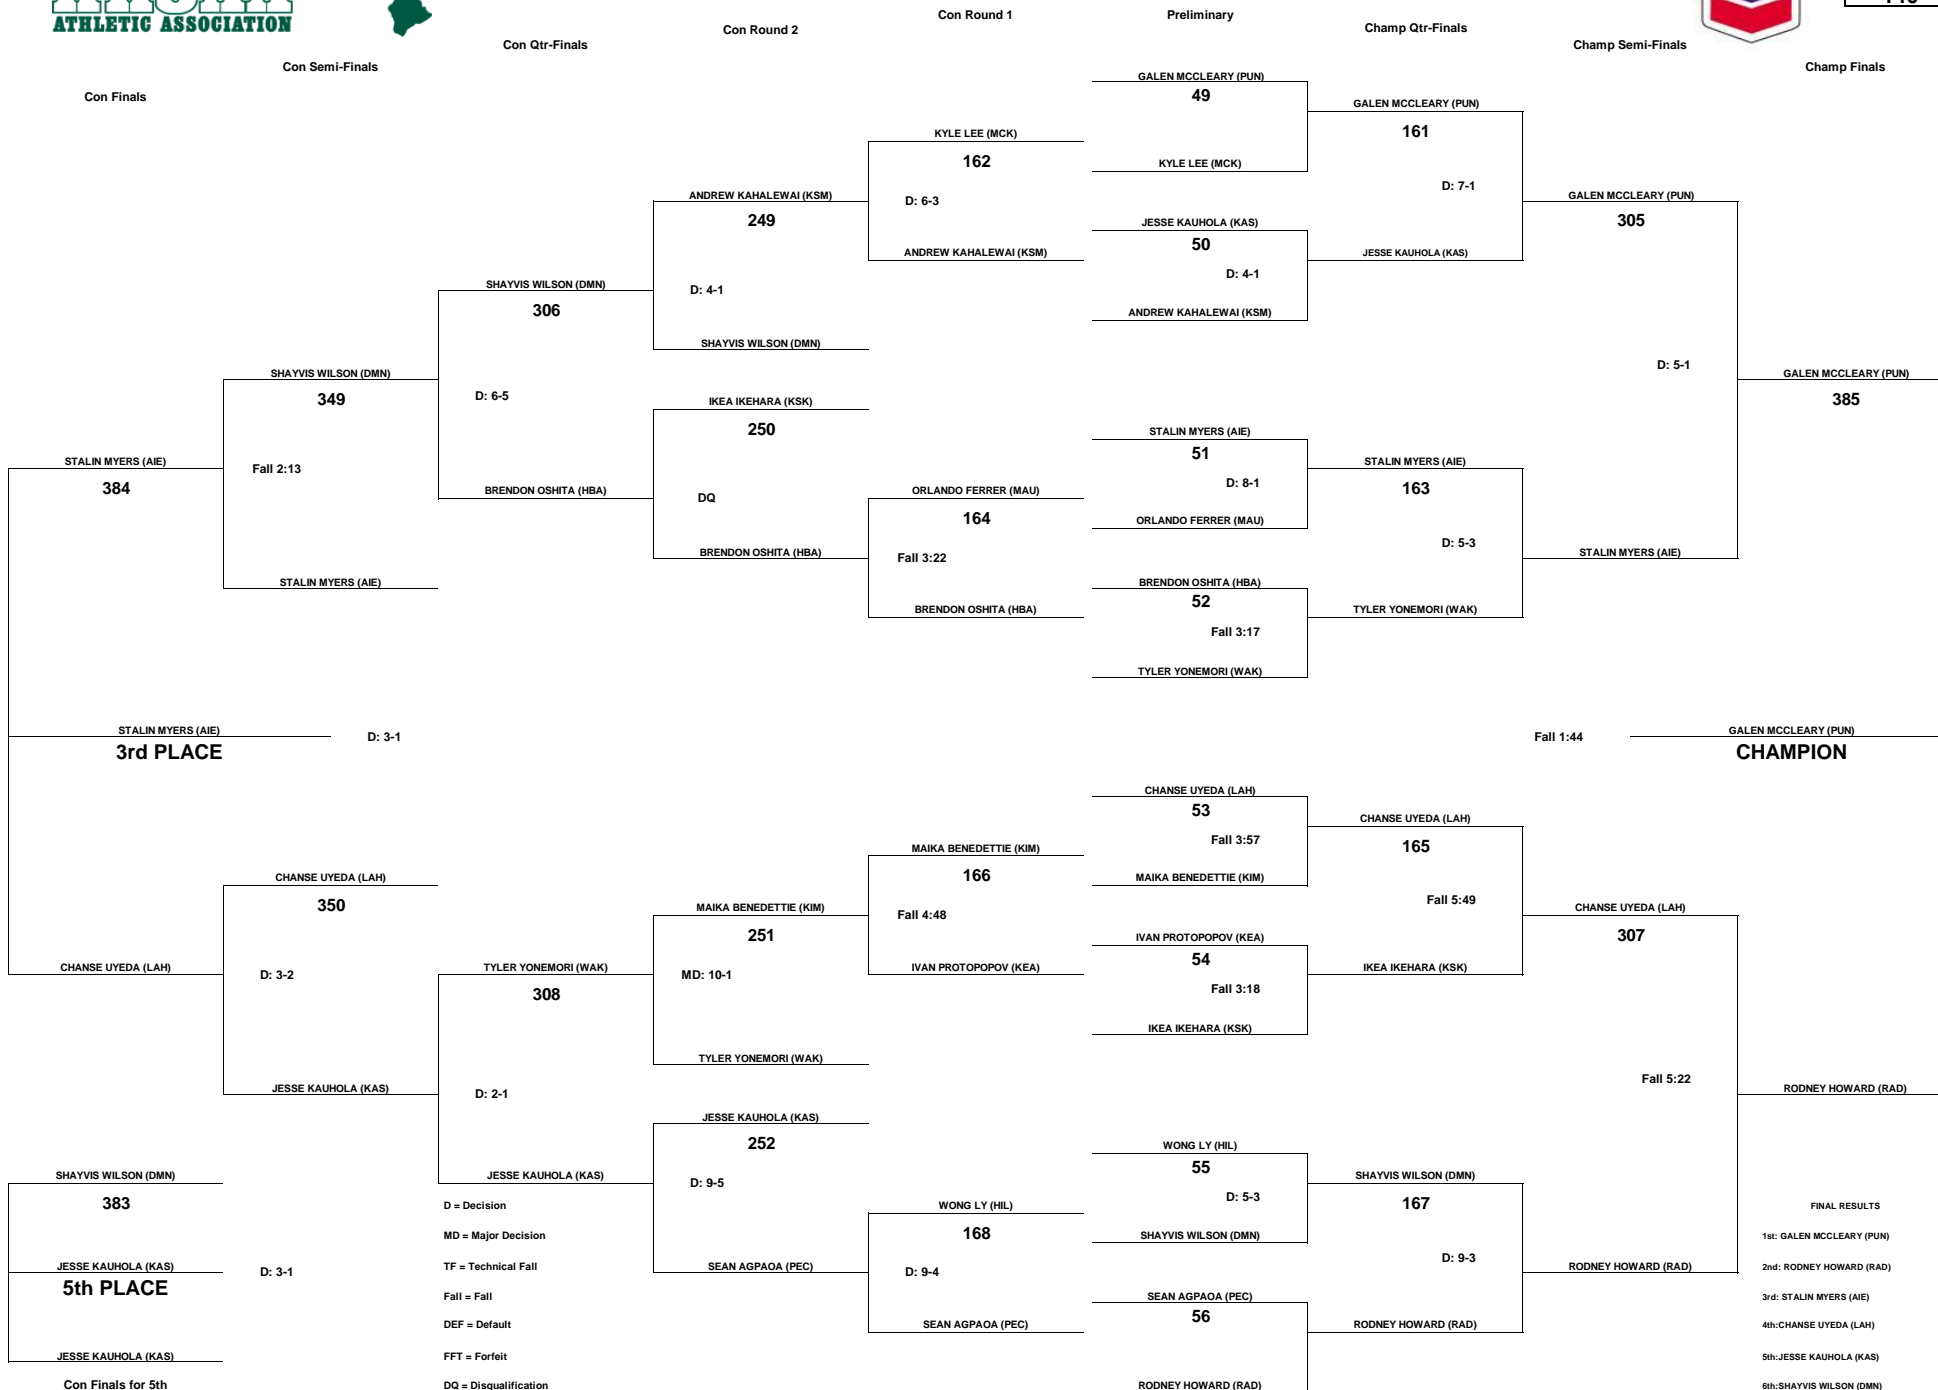

CHEVRON-HAWAII HIGH SCHOOL ATHLETIC ASSOCIATION 2010 BOYS WRESTLING CHAMPIONSHIPS

WEIGHT CLASS
140