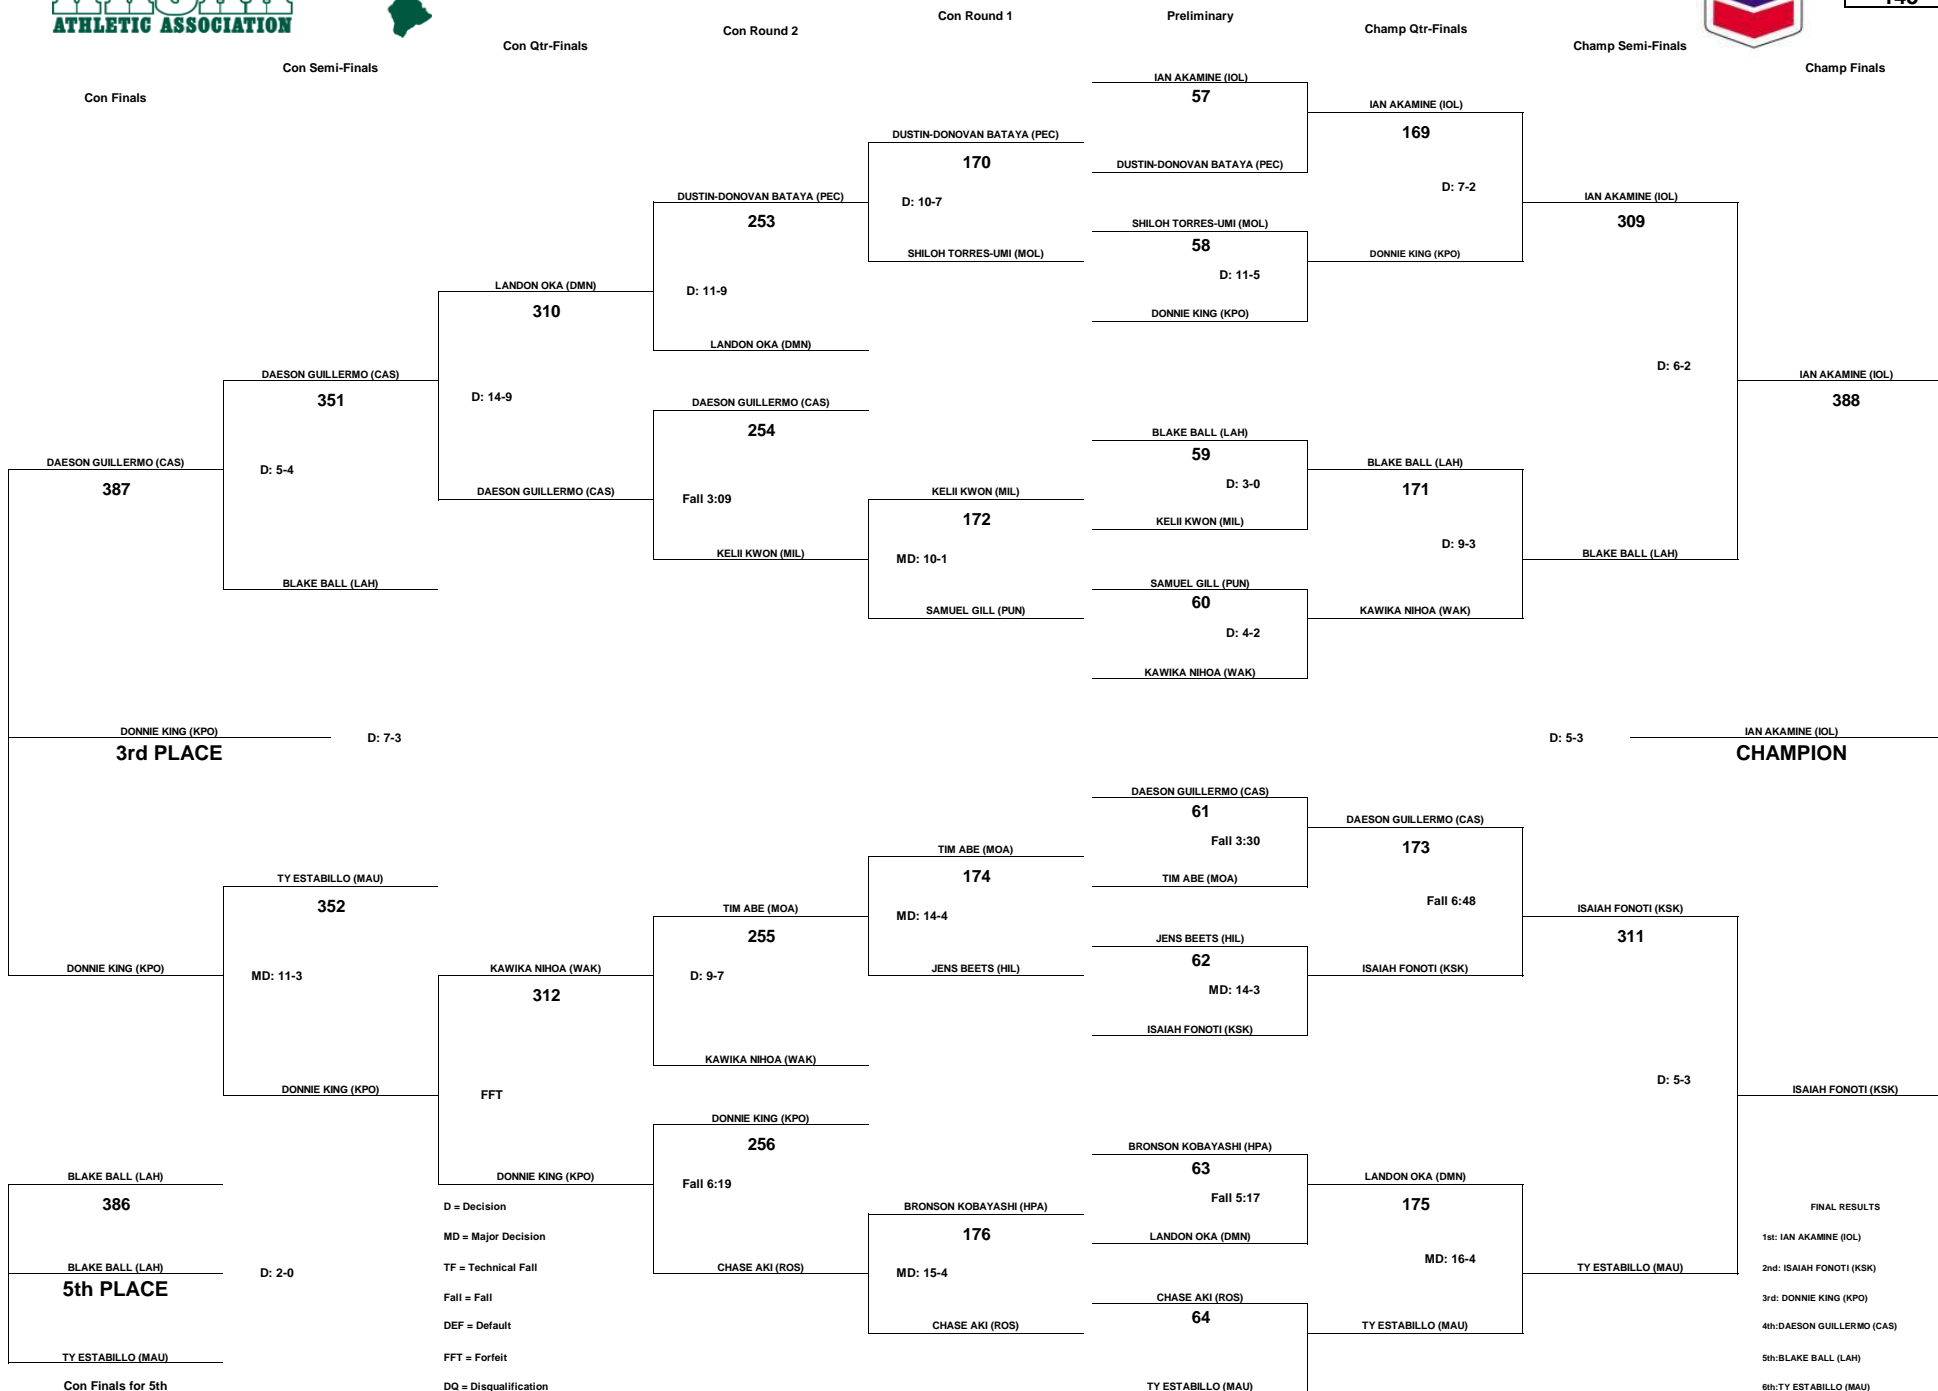

CHEVRON-HAWAII HIGH SCHOOL ATHLETIC ASSOCIATION 2010 BOYS WRESTLING CHAMPIONSHIPS

WEIGHT CLASS
145