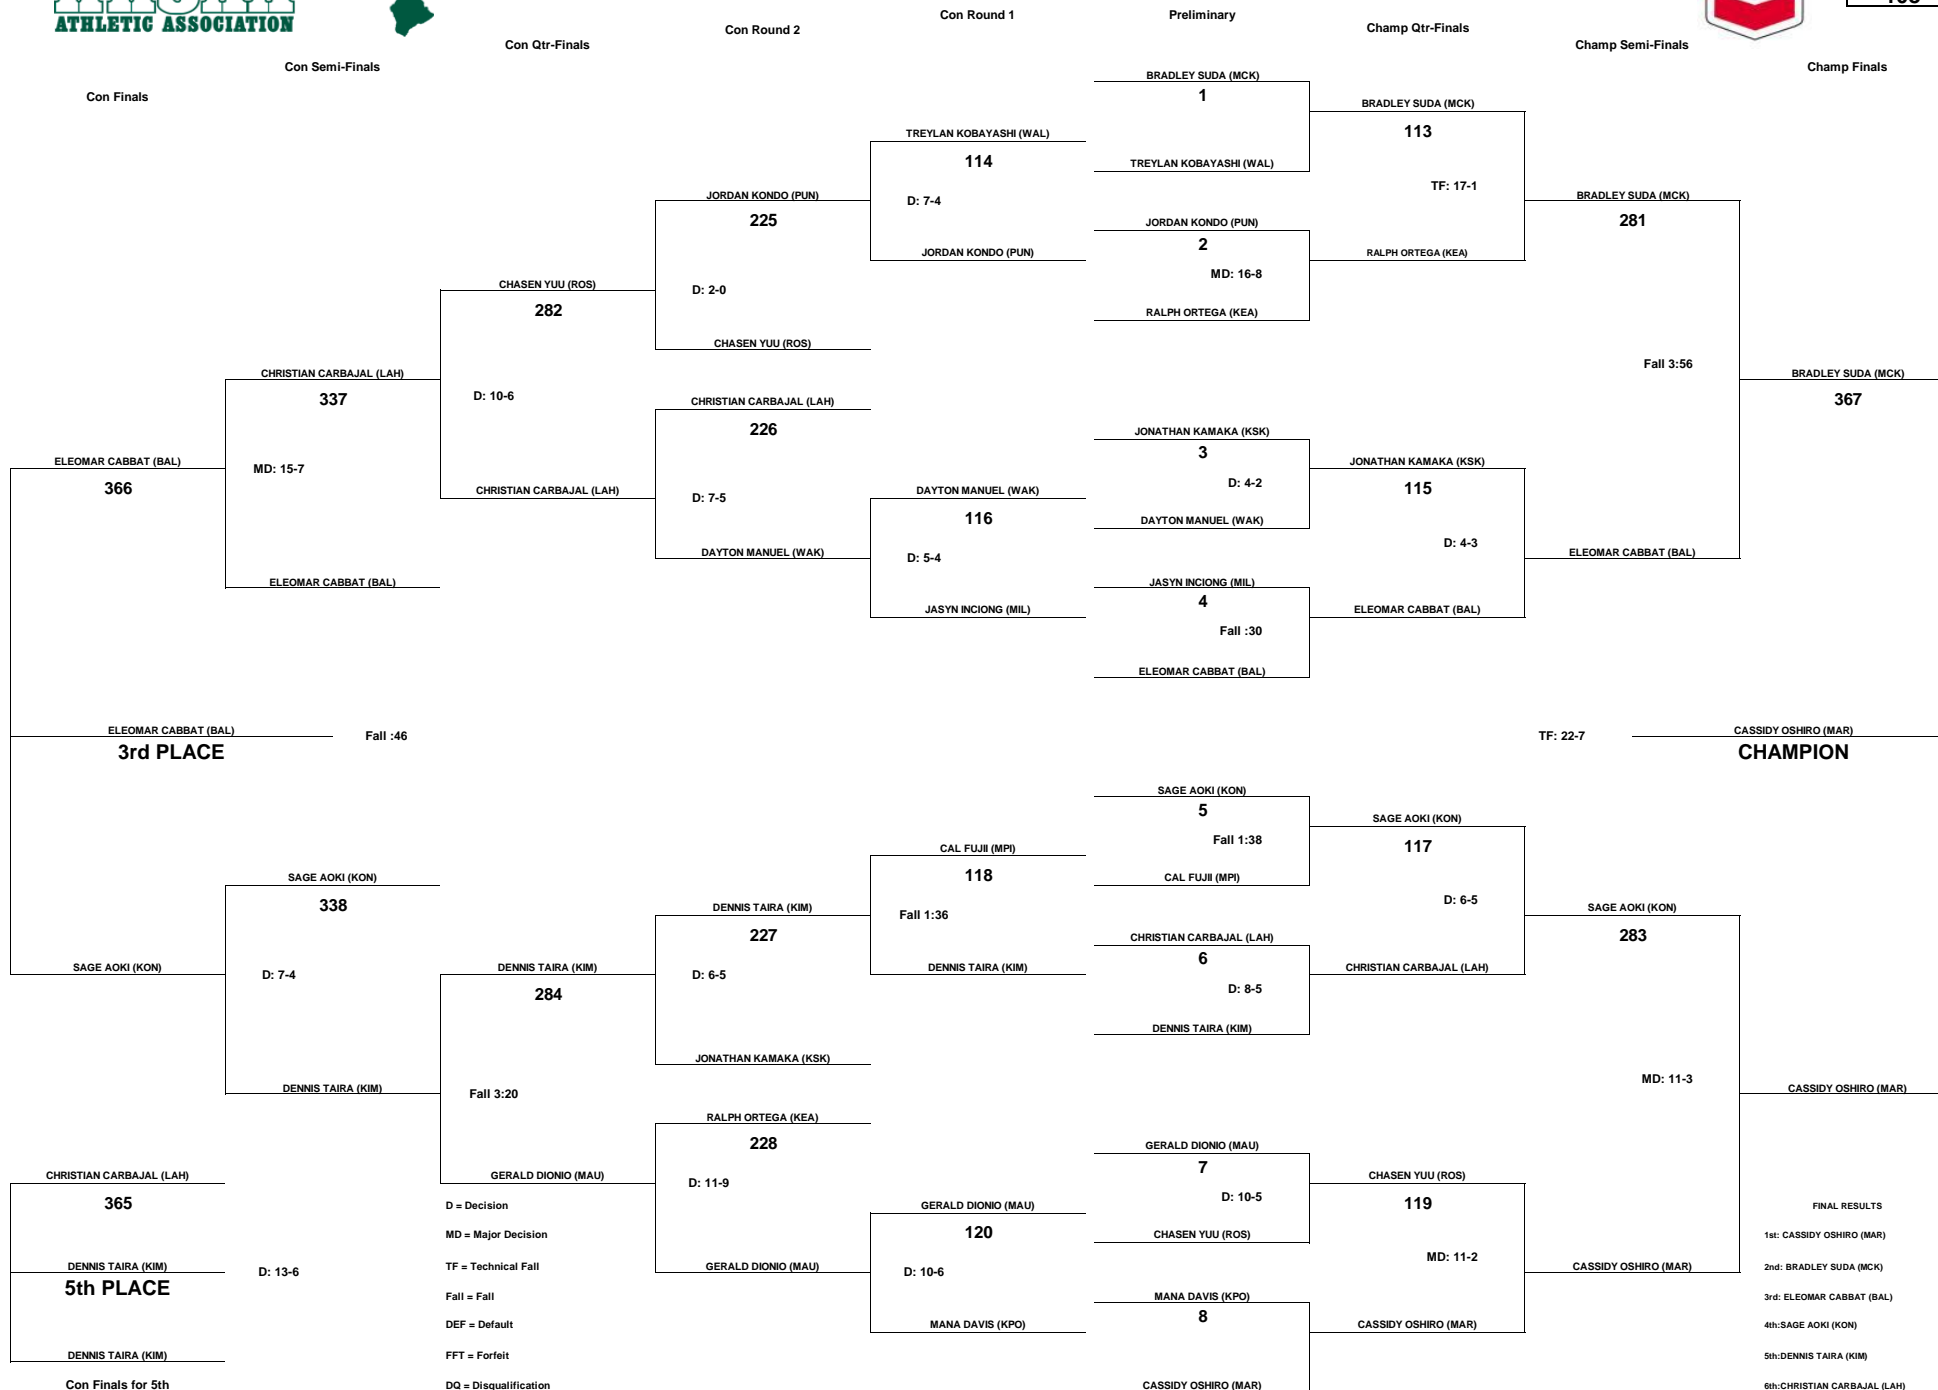

CHEVRON-HAWAII HIGH SCHOOL ATHLETIC ASSOCIATION 2010 BOYS WRESTLING CHAMPIONSHIPS

WEIGHT CLASS
108

CHEVRON-HAWAII HIGH SCHOOL ATHLETIC ASSOCIATION 2010 BOYS WRESTLING CHAMPIONSHIPS

WEIGHT CLASS
114

CHEVRON-HAWAII HIGH SCHOOL ATHLETIC ASSOCIATION 2010 BOYS WRESTLING CHAMPIONSHIPS