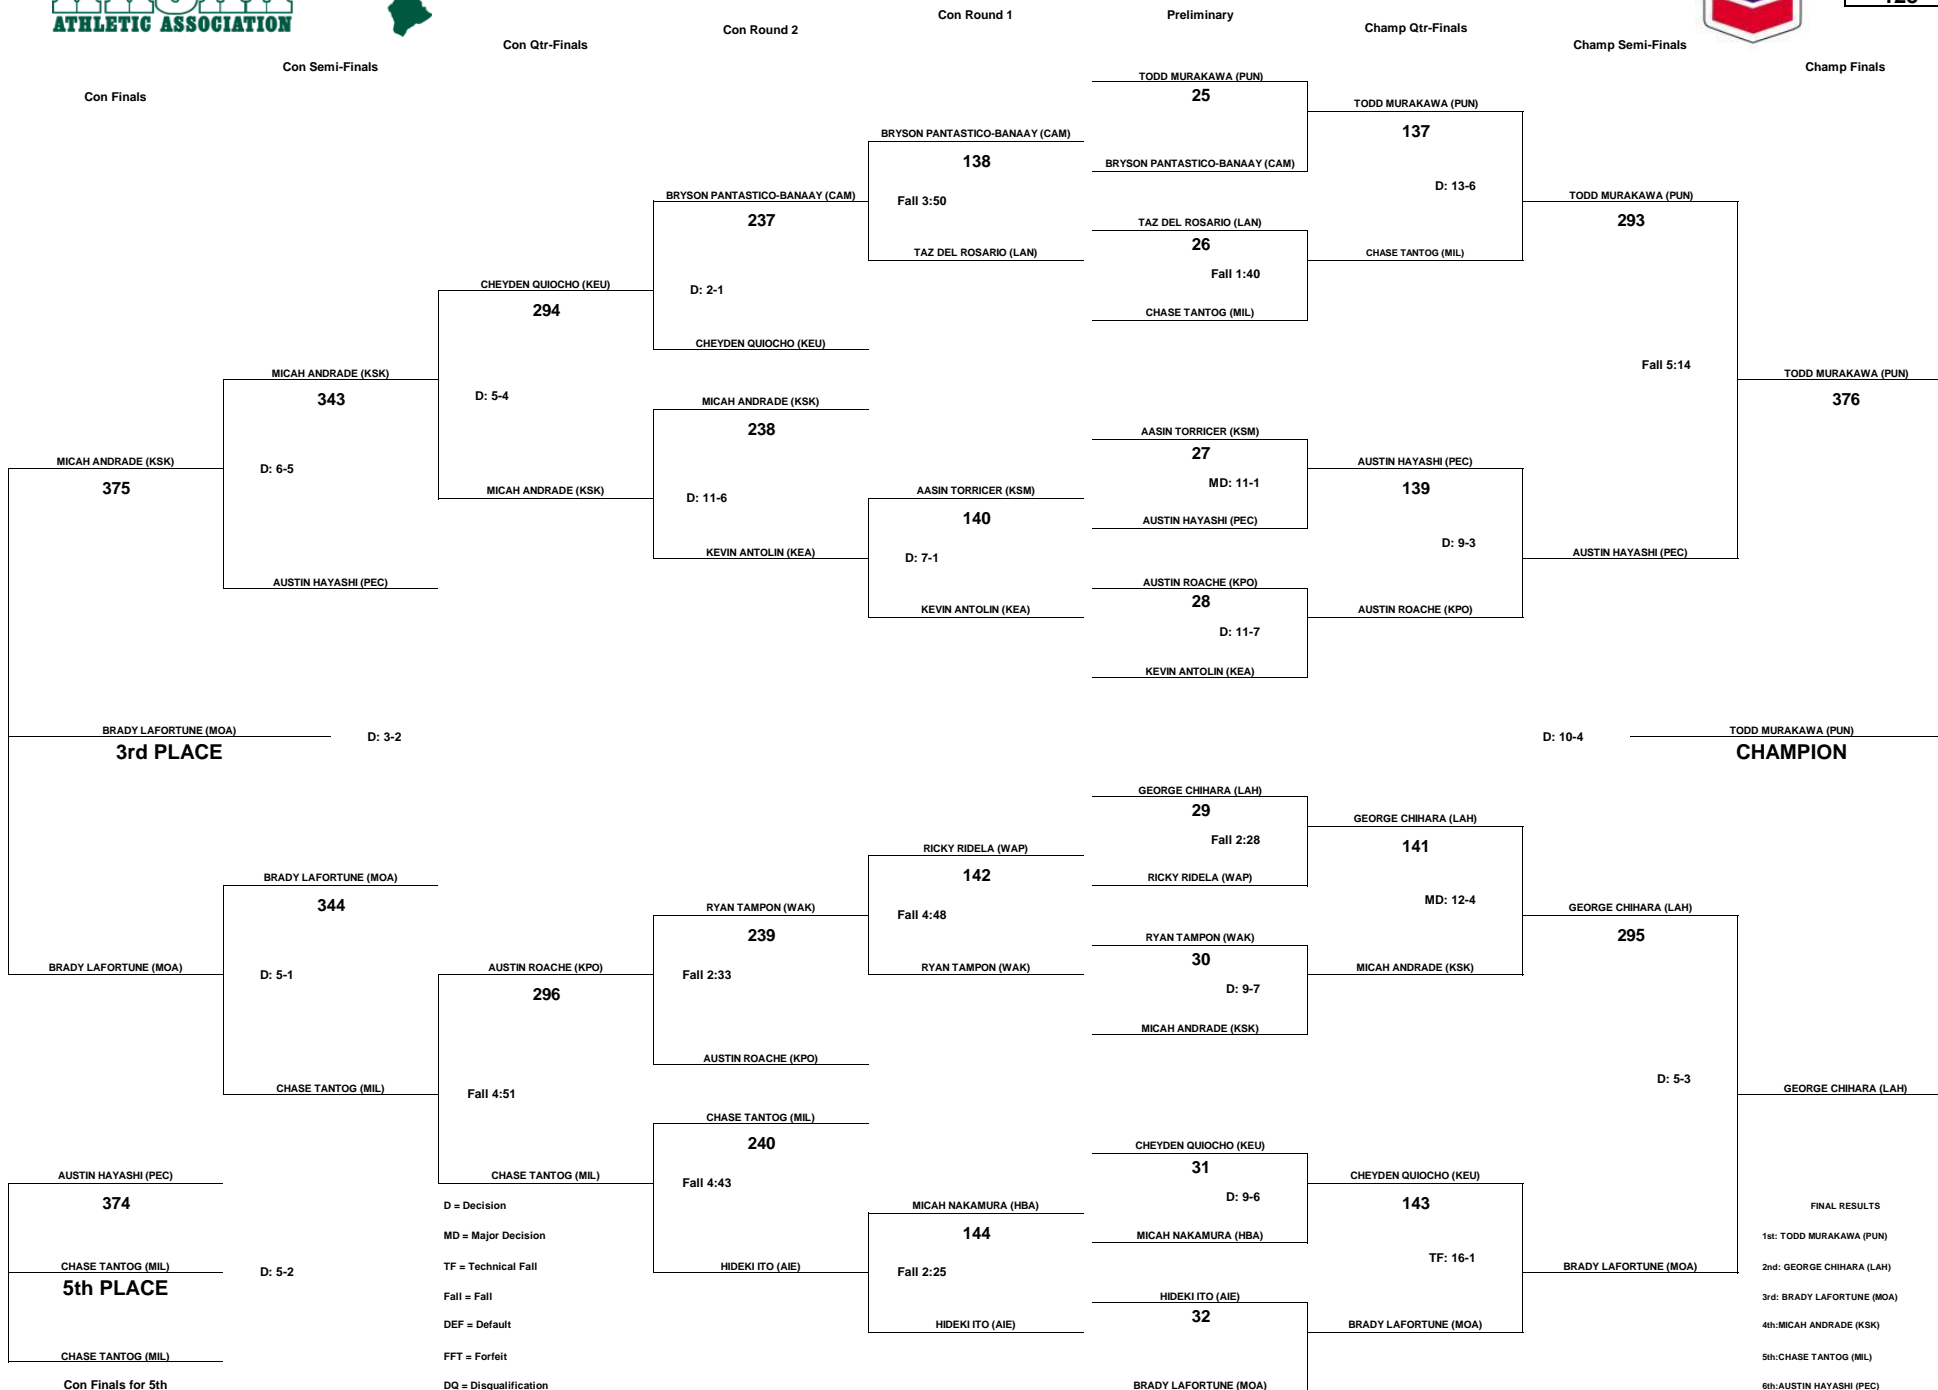

CHEVRON-HAWAII HIGH SCHOOL ATHLETIC ASSOCIATION 2010 BOYS WRESTLING CHAMPIONSHIPS

WEIGHT CLASS
125