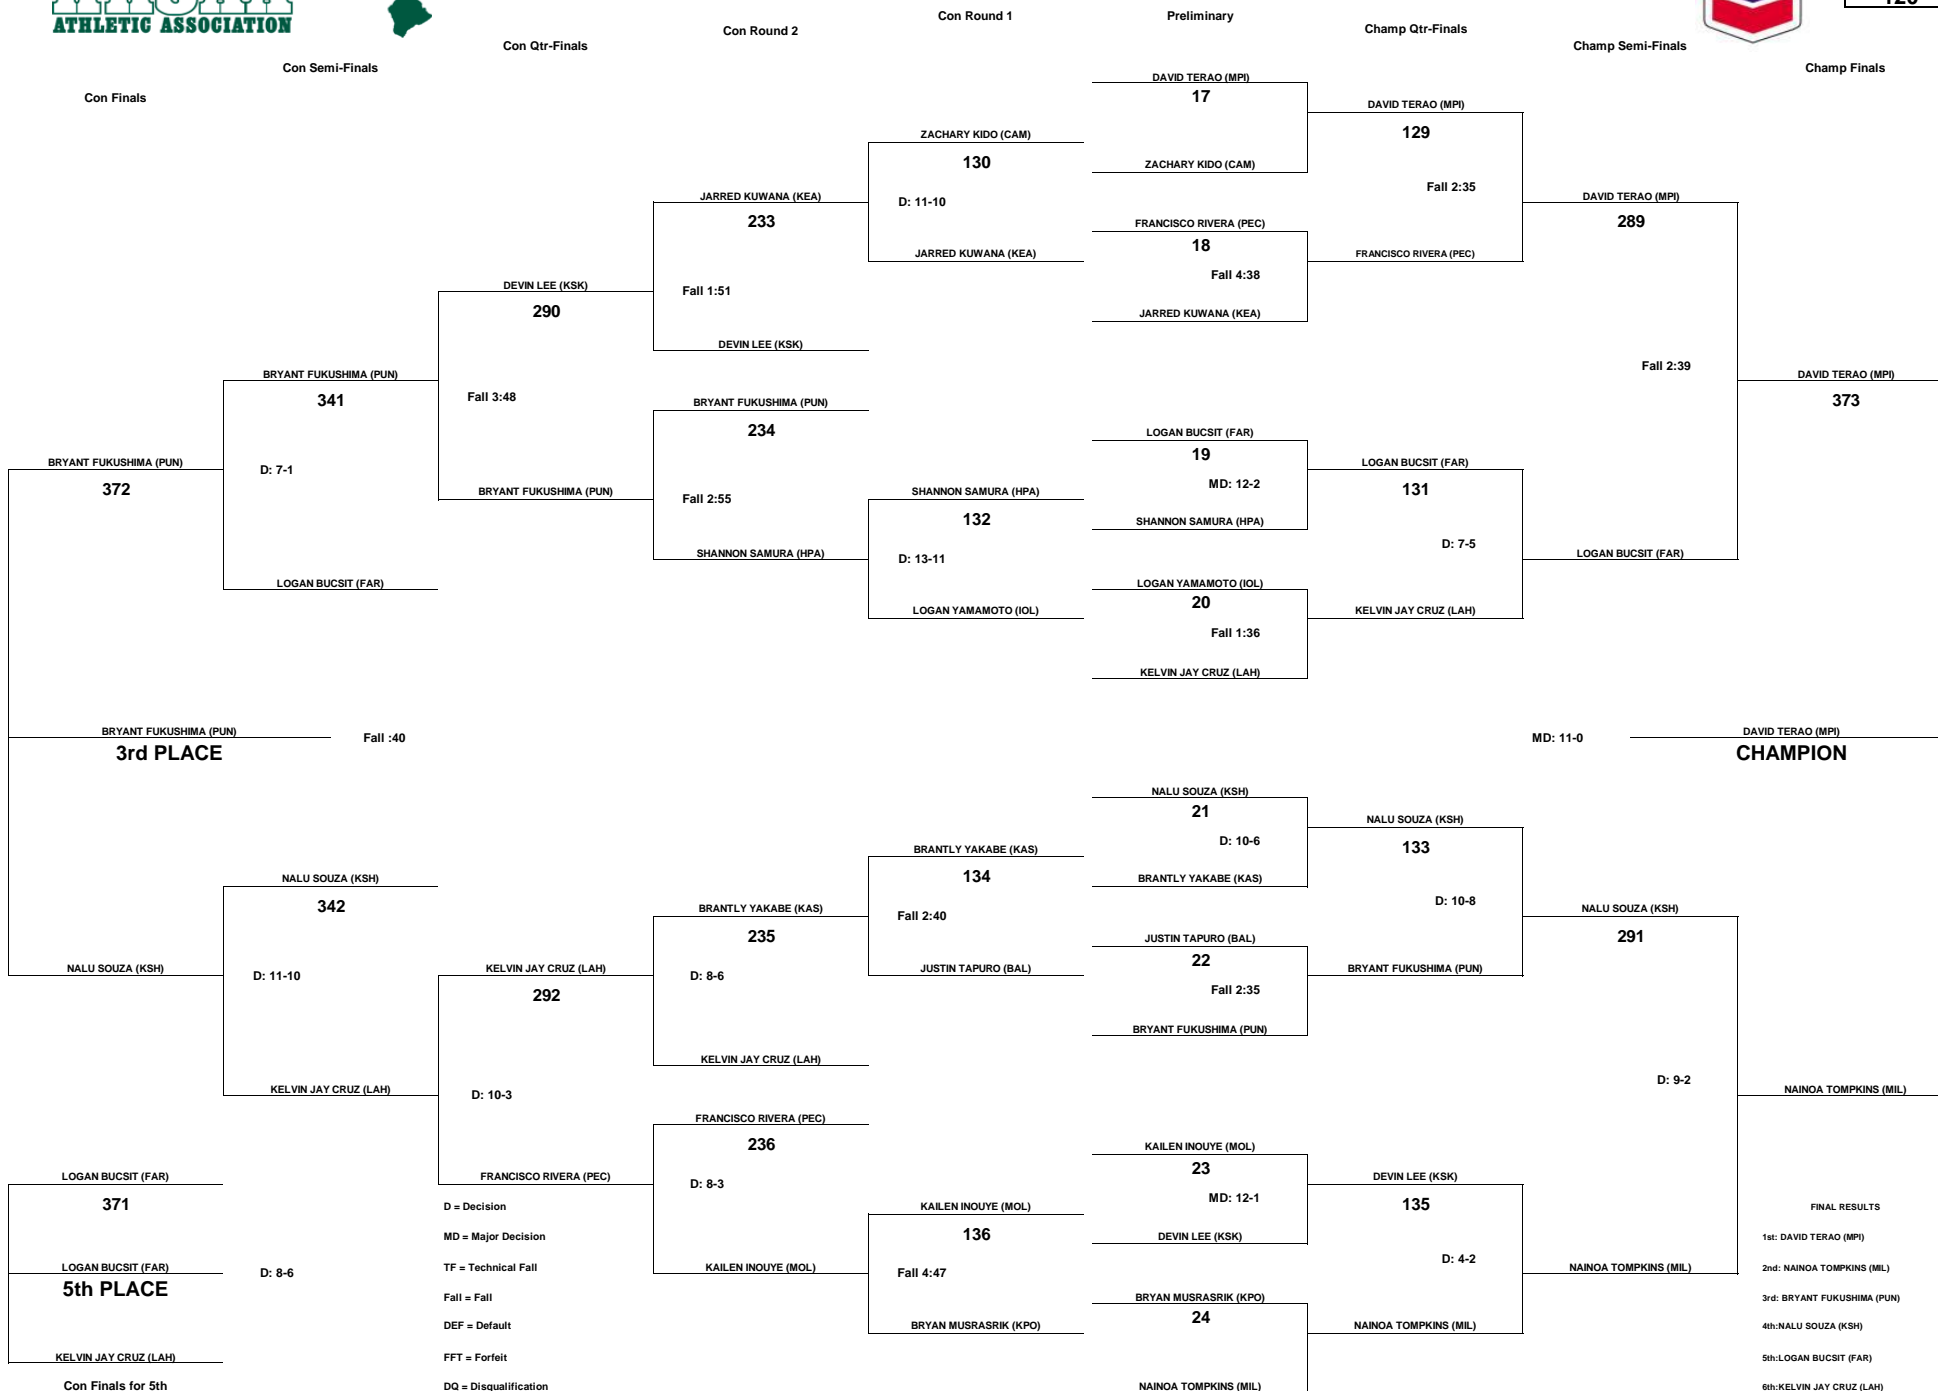

CHEVRON-HAWAII HIGH SCHOOL ATHLETIC ASSOCIATION 2010 BOYS WRESTLING CHAMPIONSHIPS

WEIGHT CLASS
120