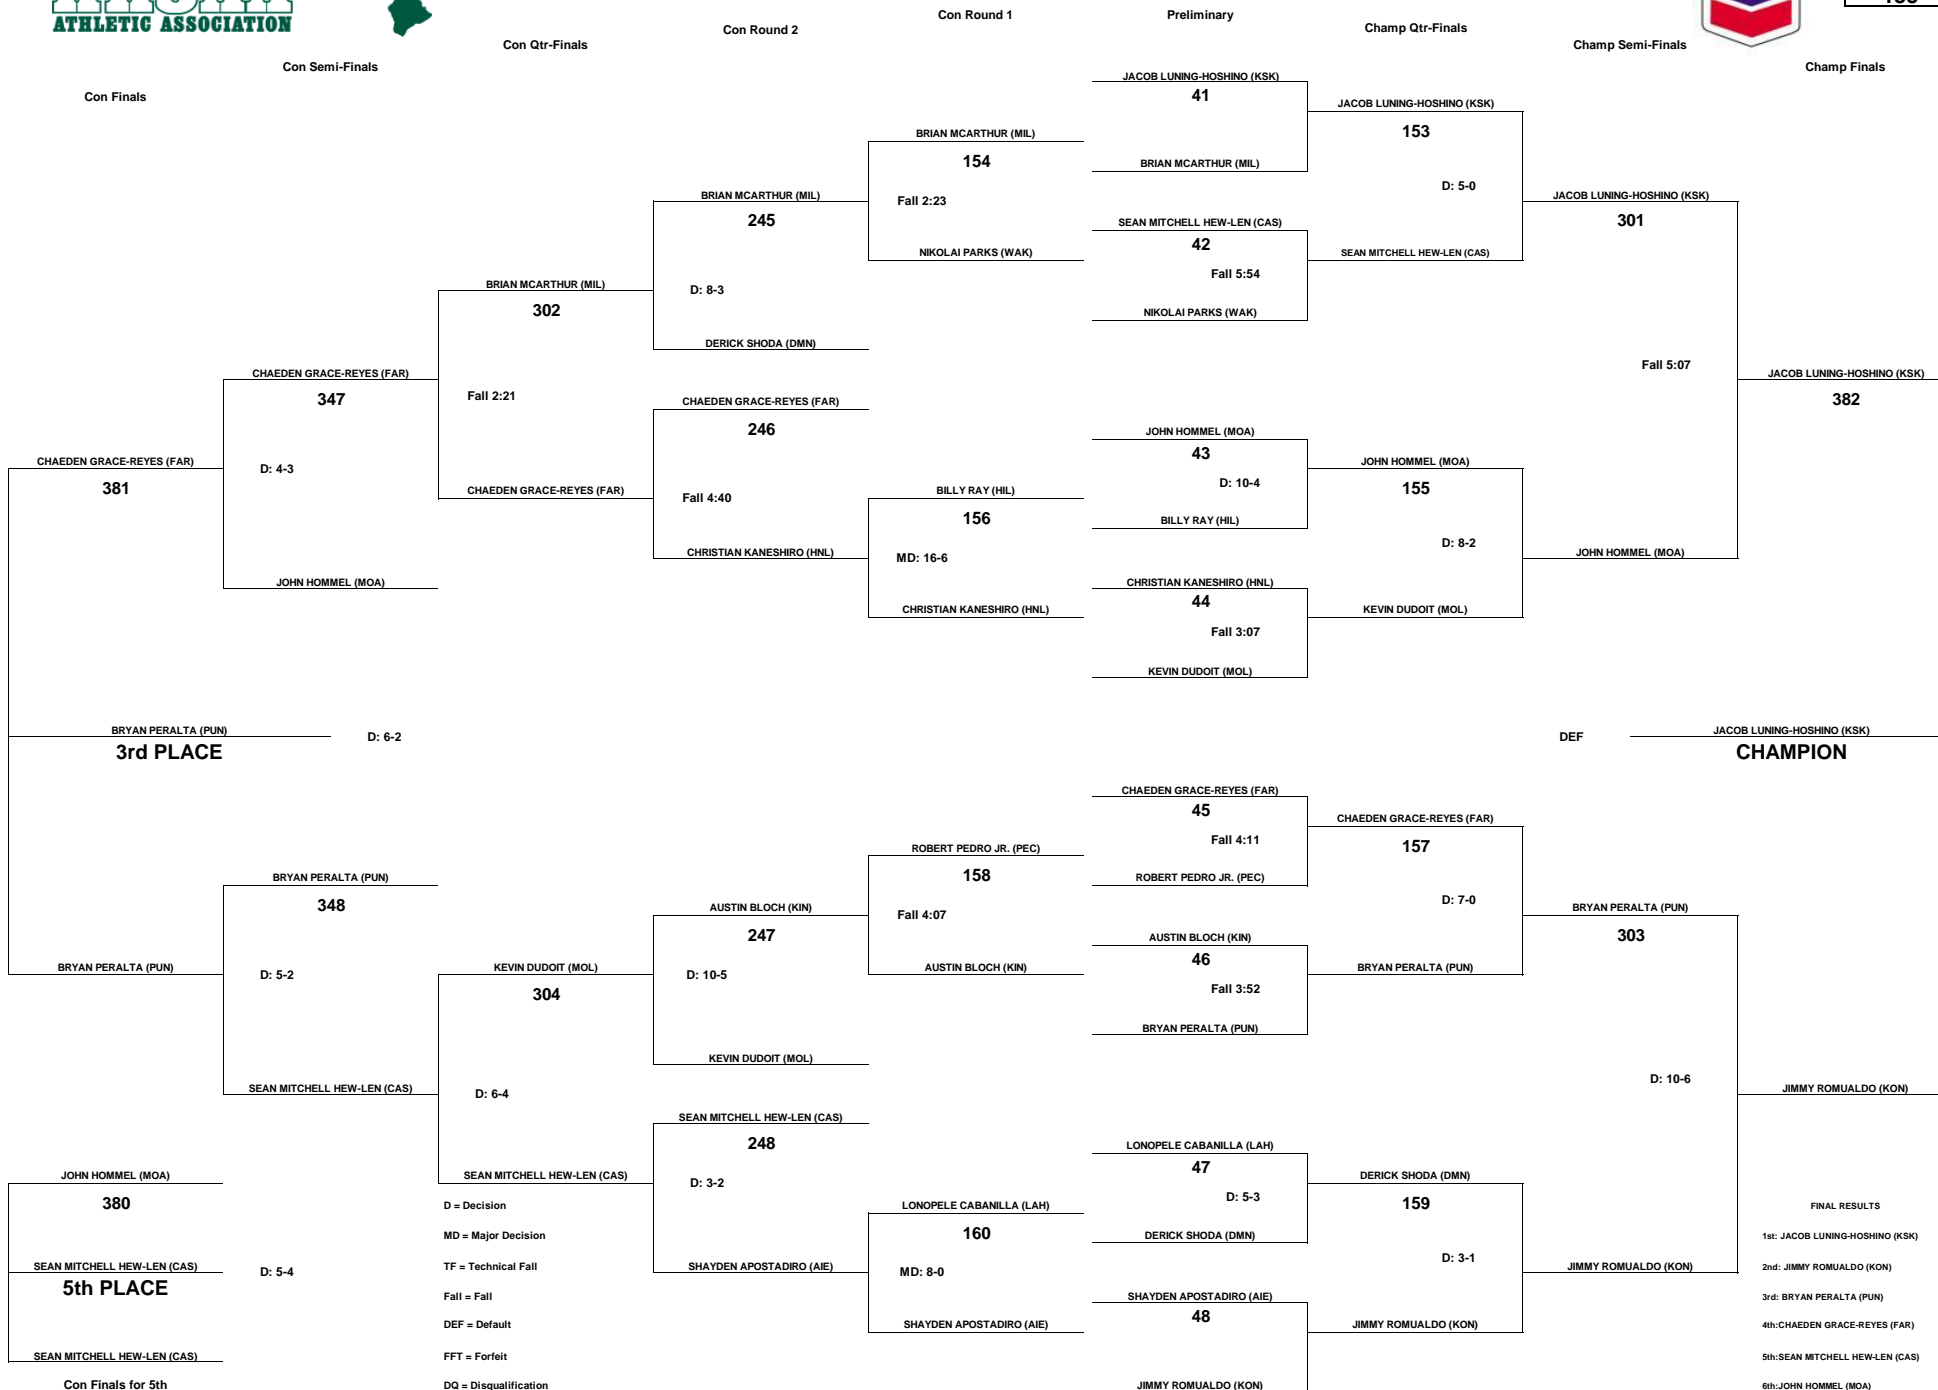

CHEVRON-HAWAII HIGH SCHOOL ATHLETIC ASSOCIATION 2010 BOYS WRESTLING CHAMPIONSHIPS

WEIGHT CLASS
135

Con Finals

Con Semi-Finals

Con Qtr-Finals

Con Round 2

Con Round 1

Preliminary

Champ Qtr-Finals

Champ Semi-Finals

Champ Finals

FINAL RESULTS
1st: JACOB LUNING-HOSHINO (KSK)
2nd: JIMMY ROMUALDO (KON)
3rd: BRYAN PERALTA (PUN)
4th: CHAEDEN GRACE-REYES (FAR)
5th: SEAN MITCHELL HEW-LEN (CAS)
6th: JOHN HOMMEL (MOA)