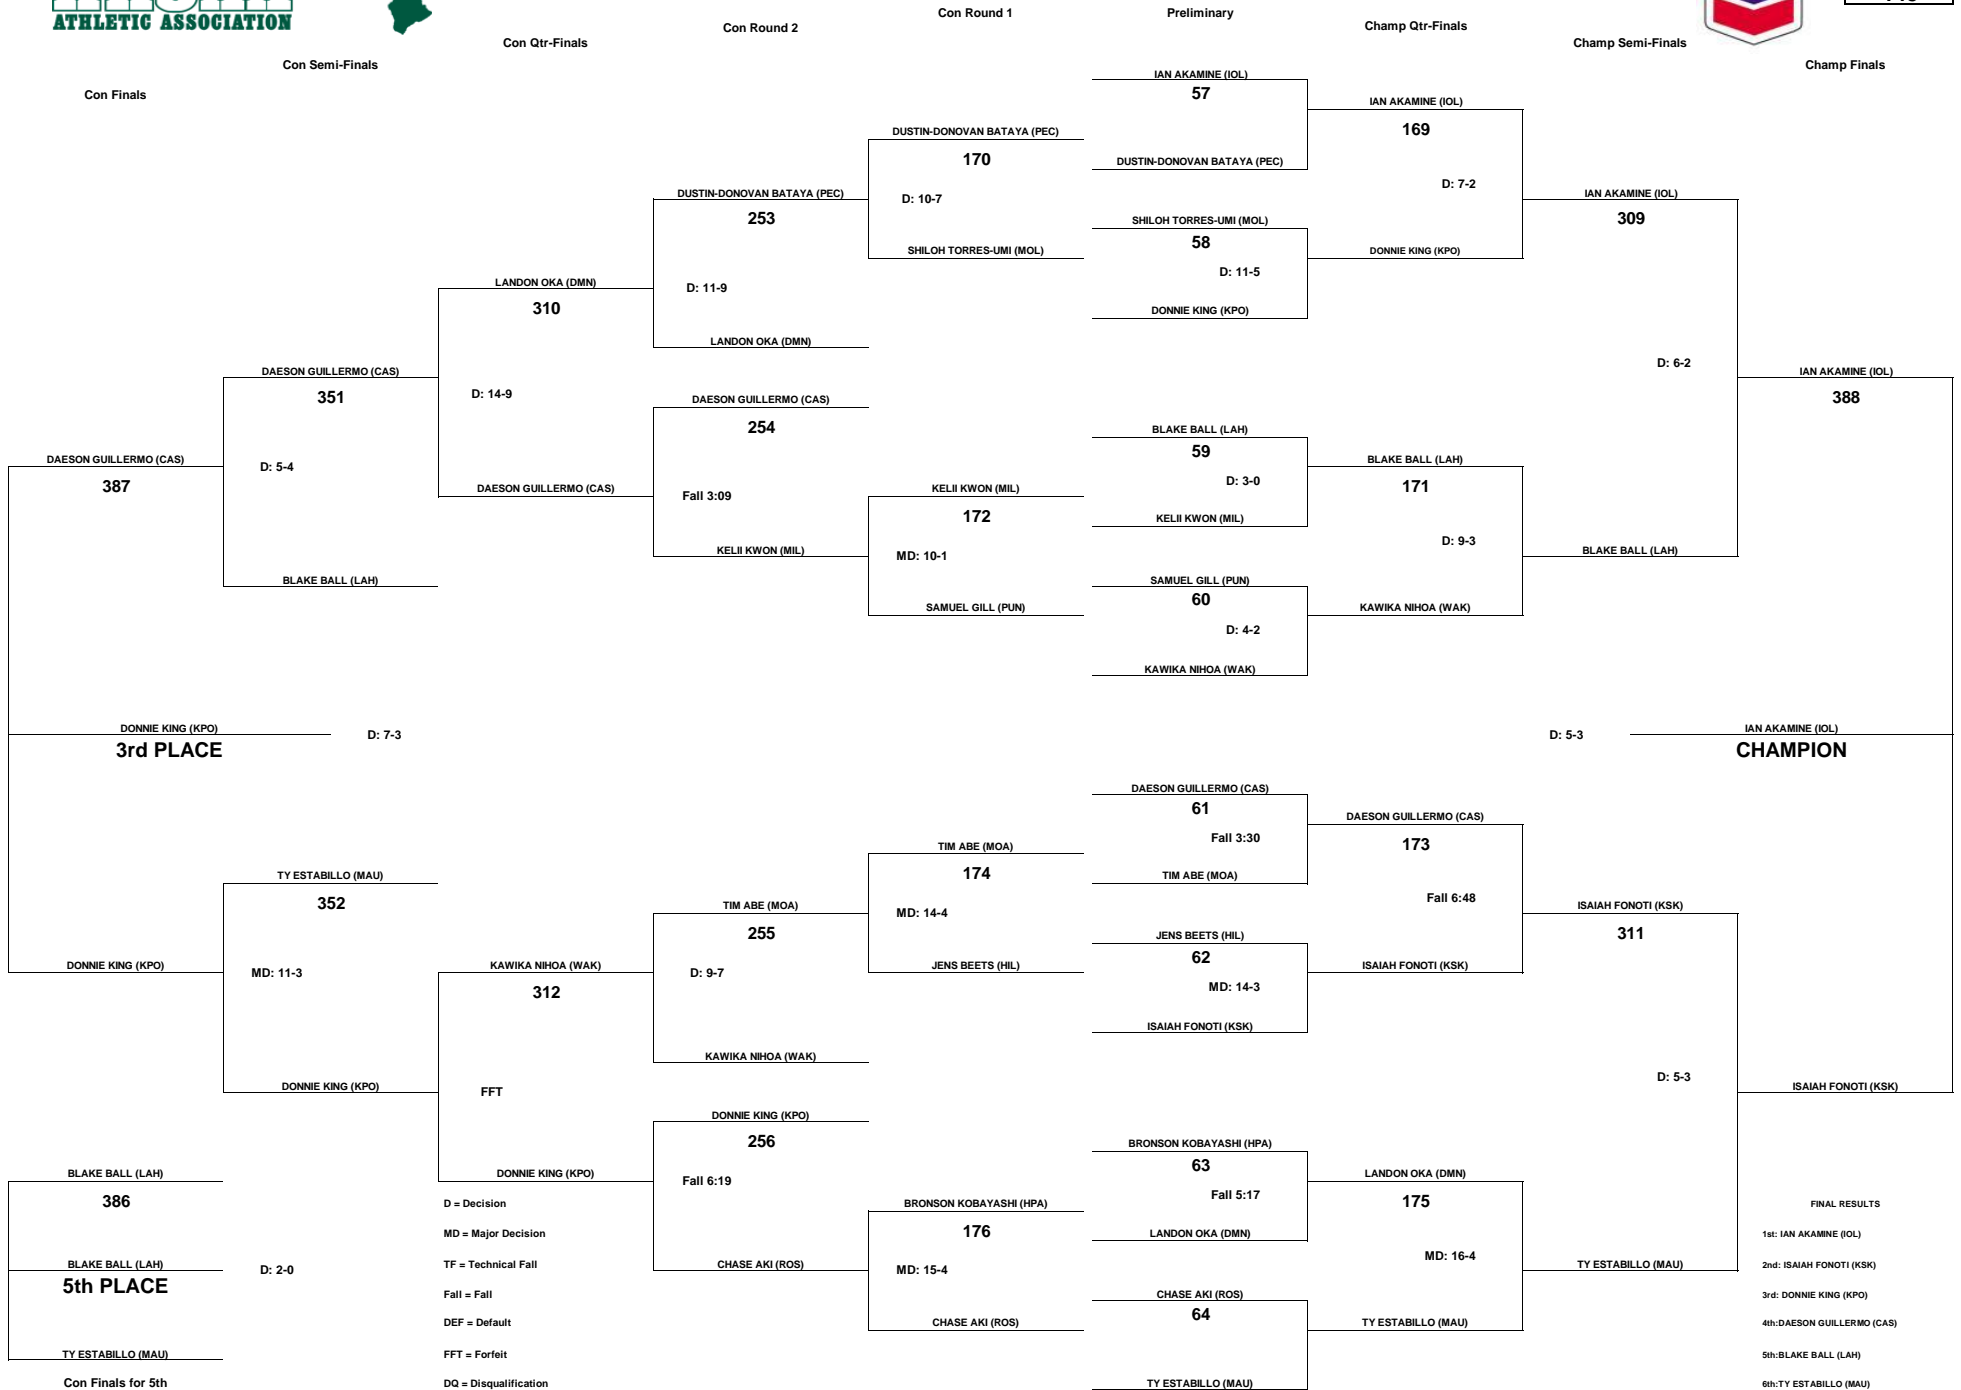

CHEVRON-HAWAII HIGH SCHOOL ATHLETIC ASSOCIATION 2010 BOYS WRESTLING CHAMPIONSHIPS

WEIGHT CLASS
145