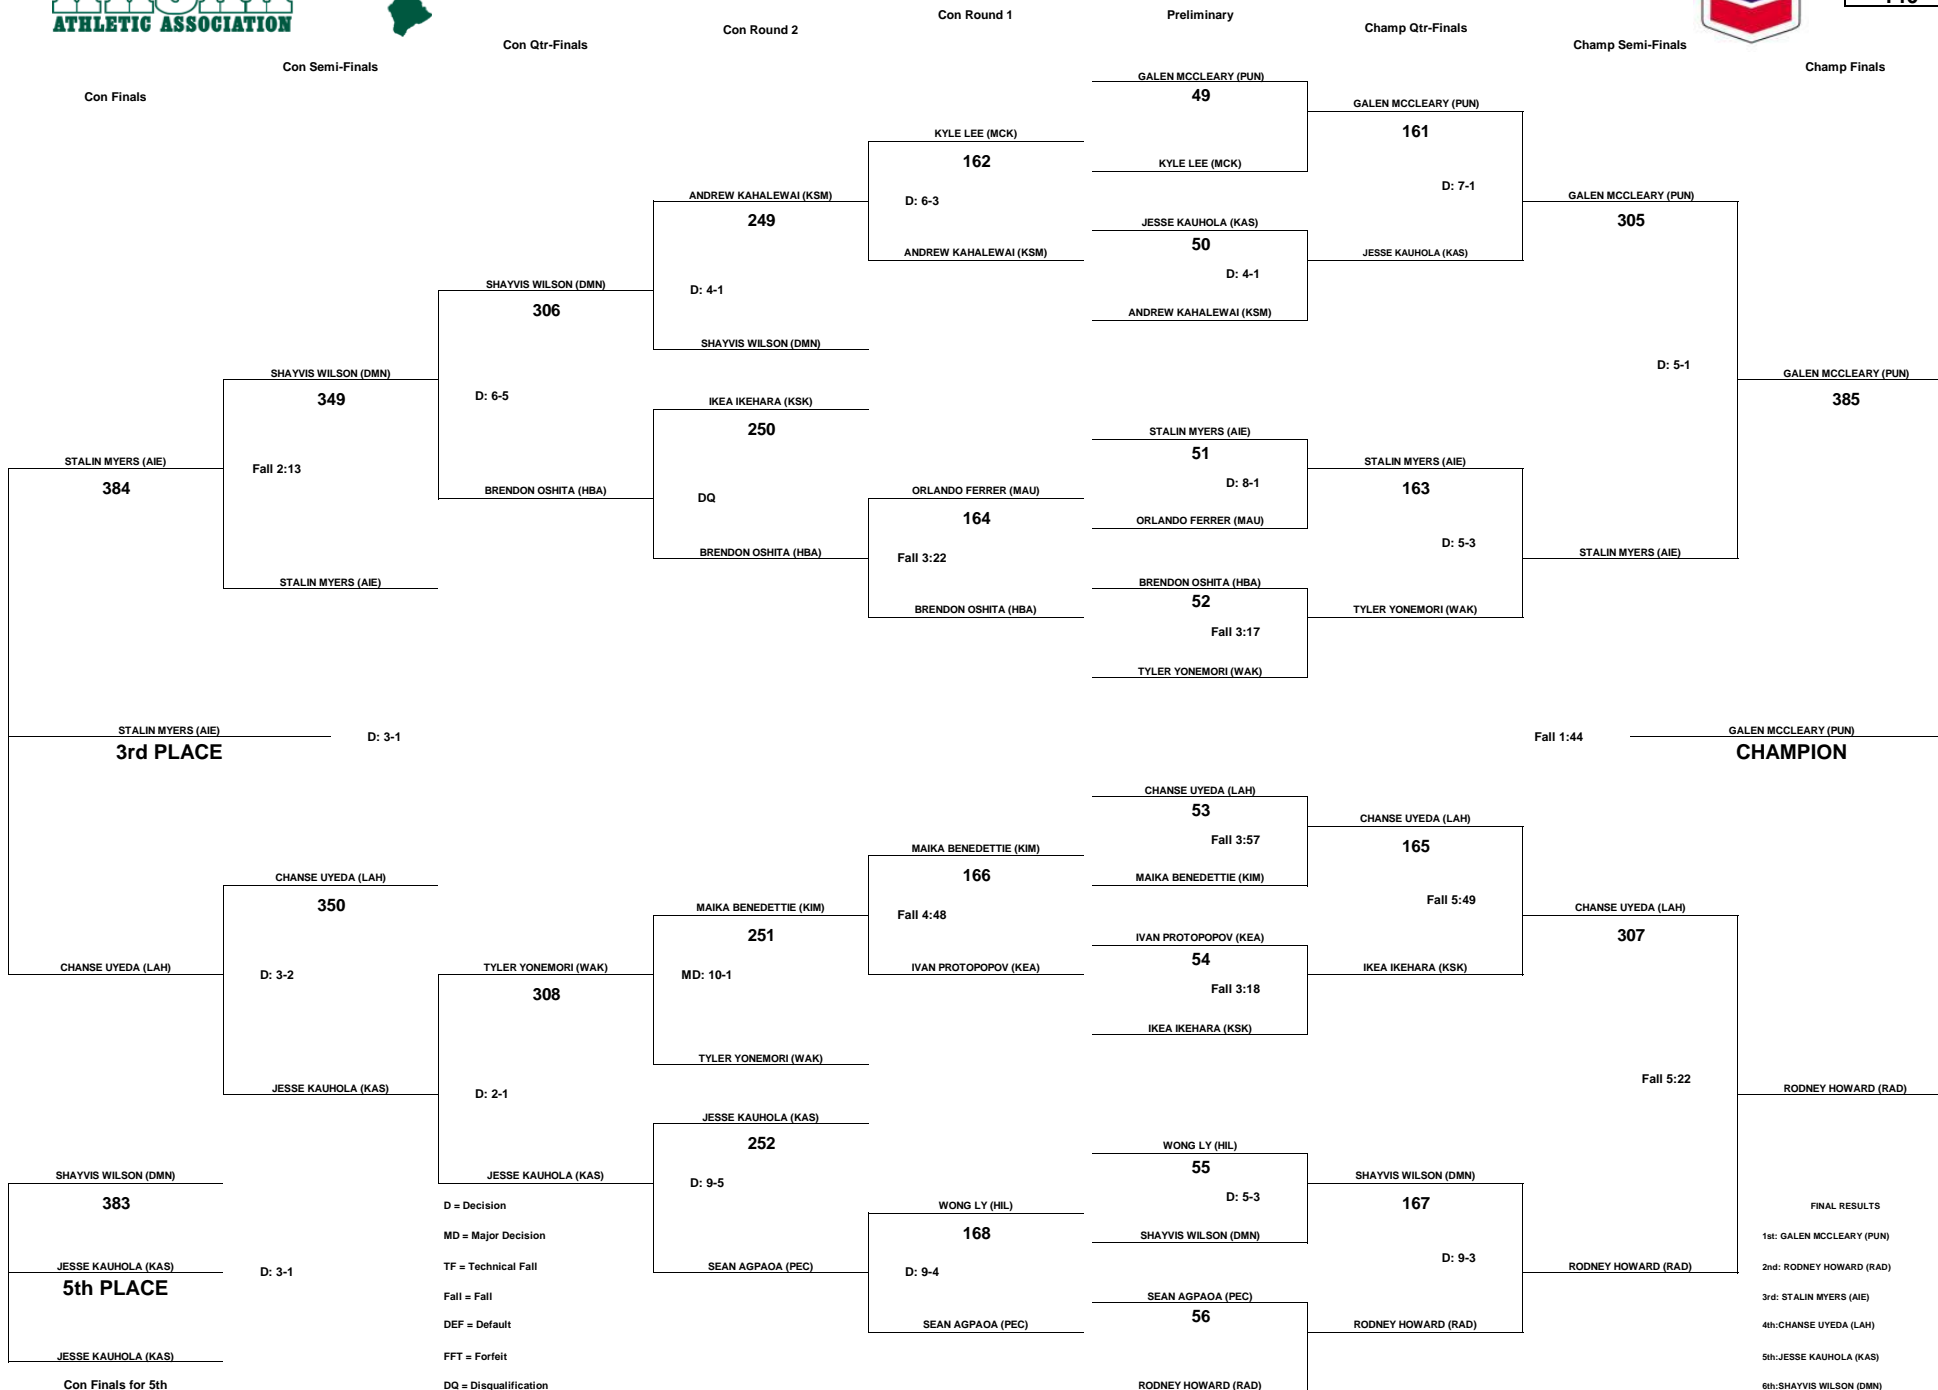

# CHEVRON-HAWAII HIGH SCHOOL ATHLETIC ASSOCIATION 2010 BOYS WRESTLING CHAMPIONSHIPS

WEIGHT CLASS  
**140**

D = Decision  
MD = Major Decision  
TF = Technical Fall  
Fall = Fall  
DEF = Default  
FFT = Forfeit  
DQ = Disqualification