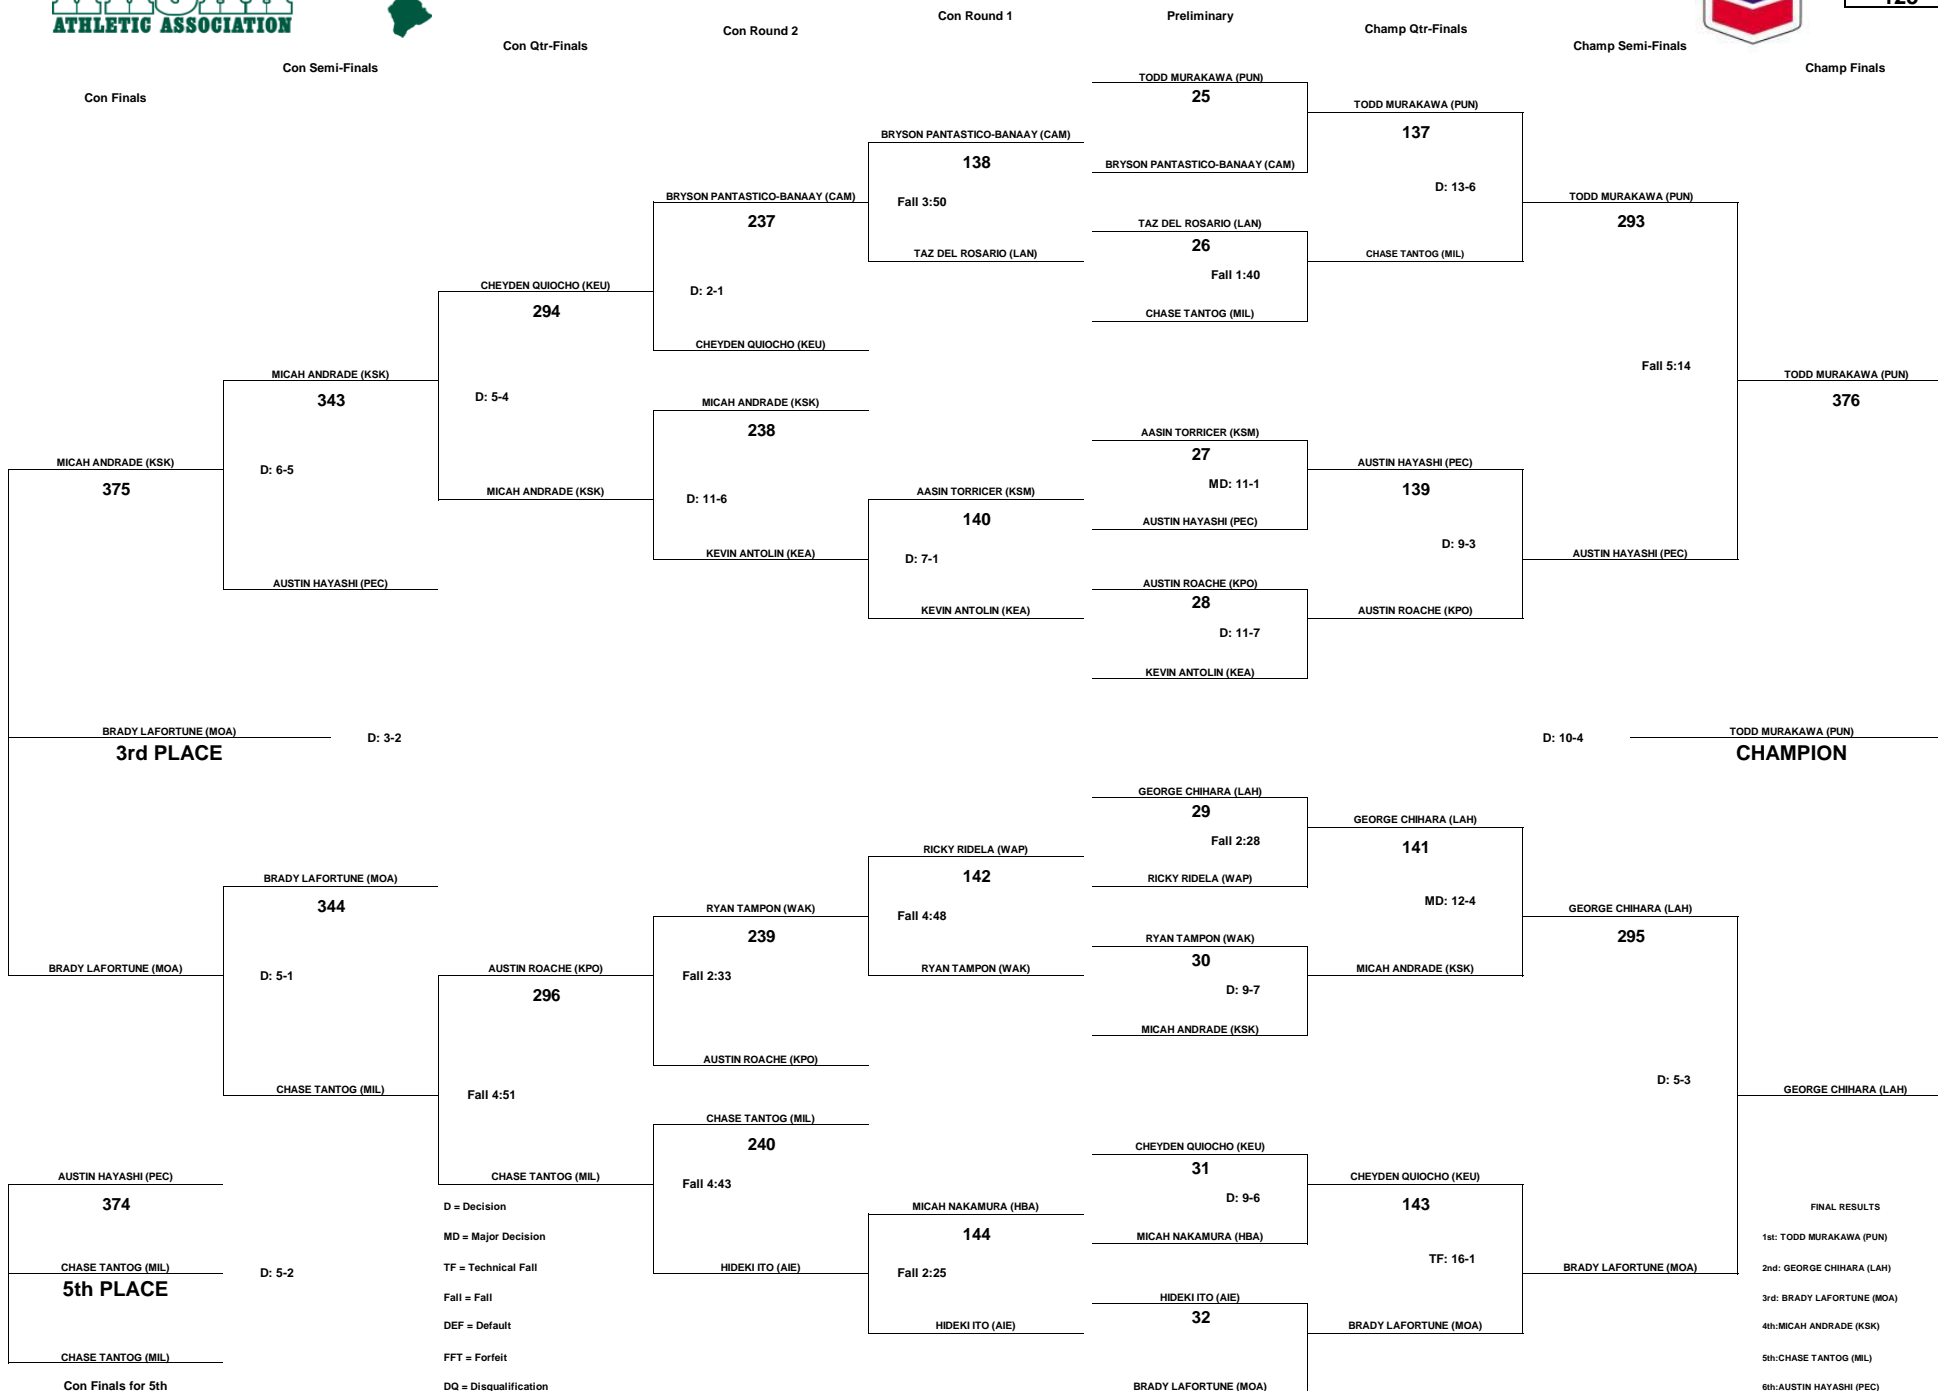

CHEVRON-HAWAII HIGH SCHOOL ATHLETIC ASSOCIATION 2010 BOYS WRESTLING CHAMPIONSHIPS

WEIGHT CLASS
125