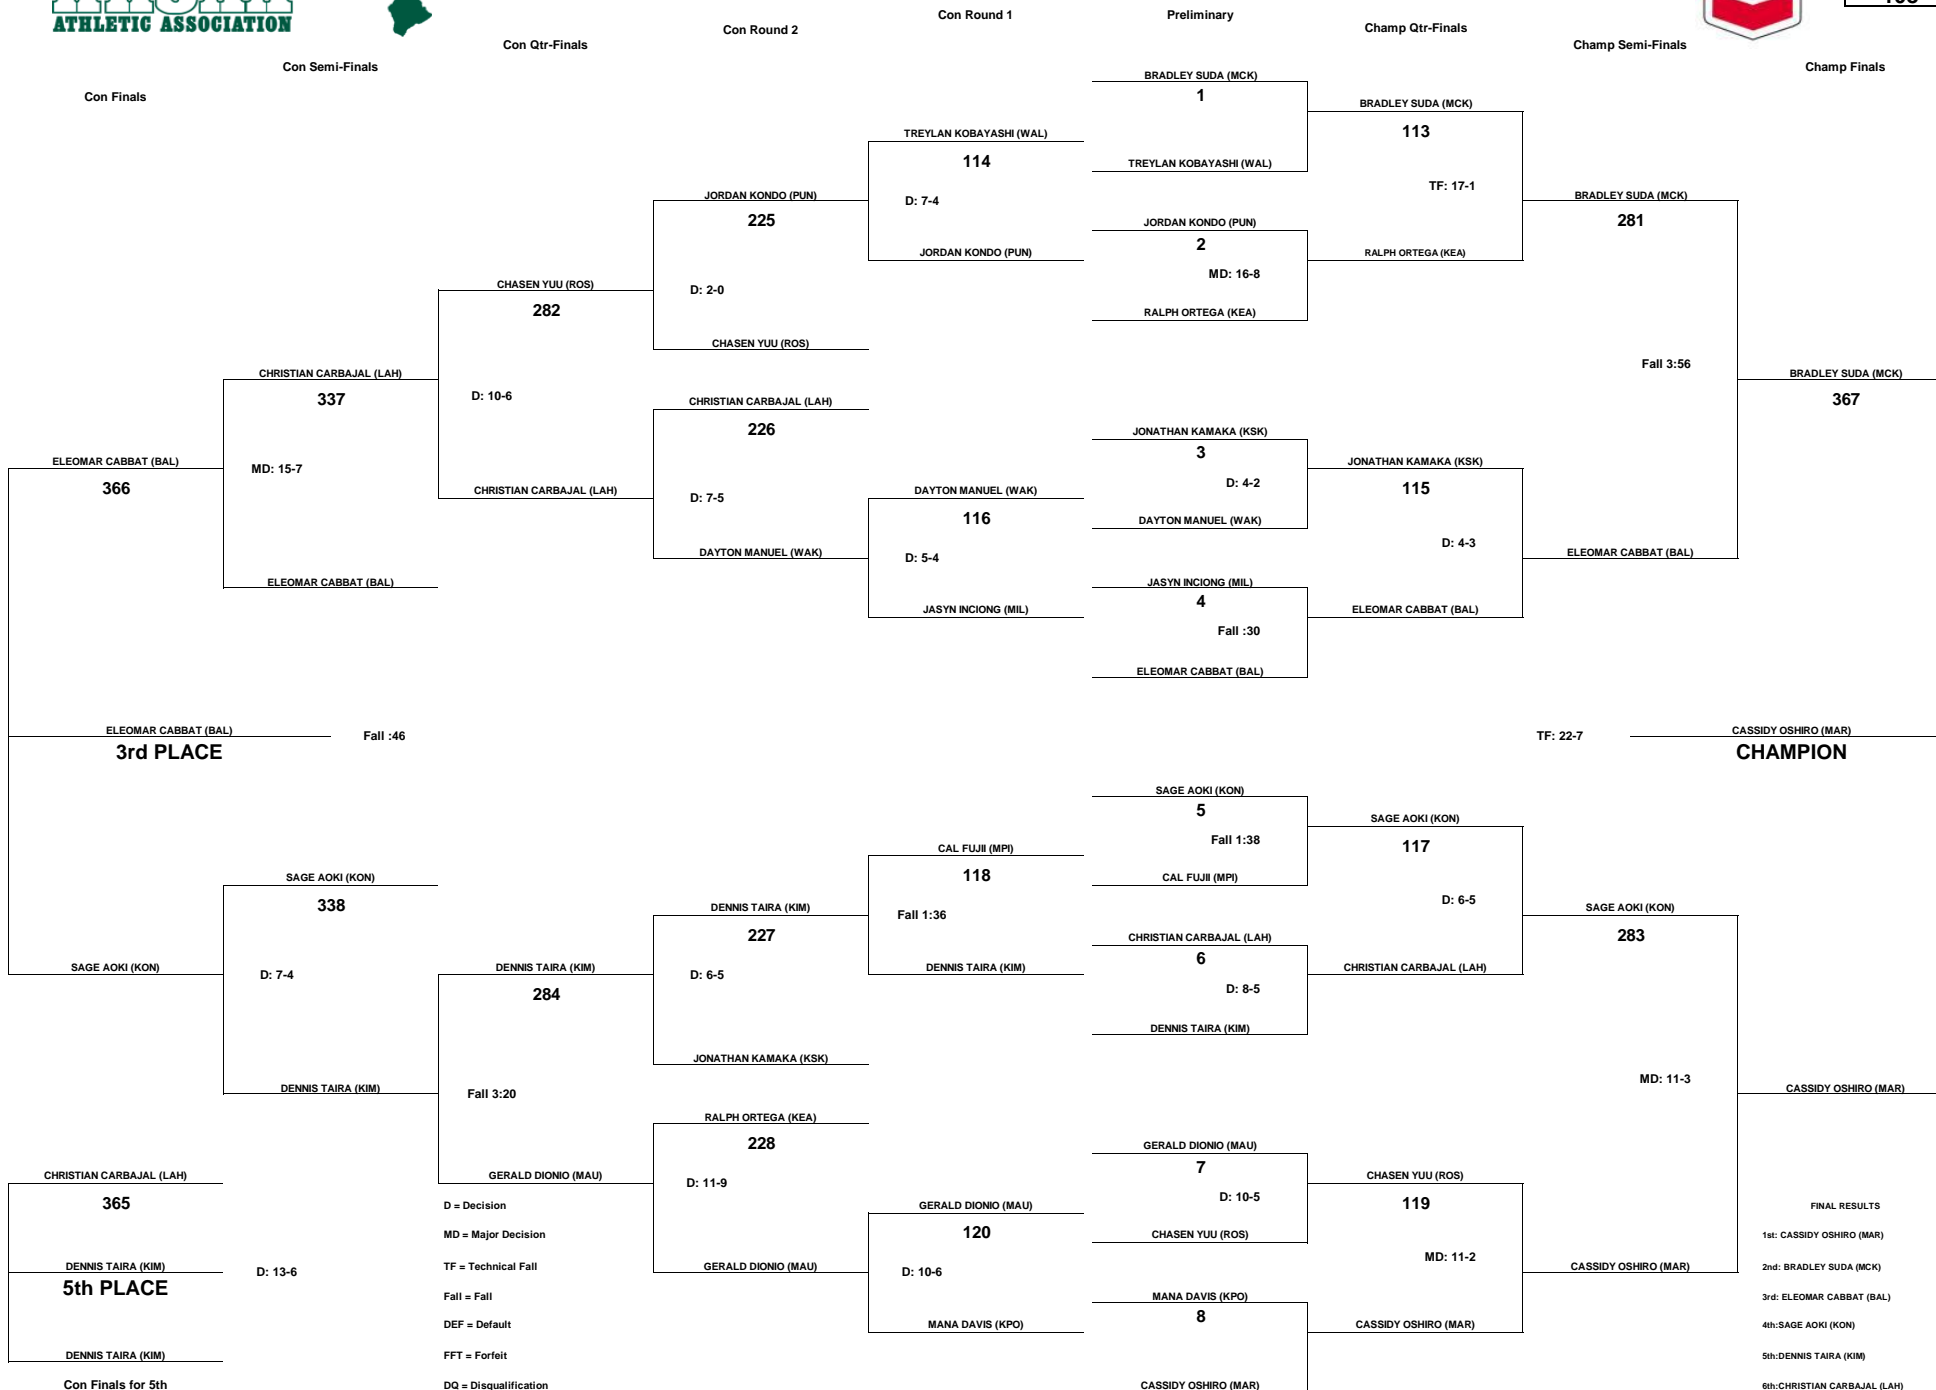

# CHEVRON-HAWAII HIGH SCHOOL ATHLETIC ASSOCIATION 2010 BOYS WRESTLING CHAMPIONSHIPS

WEIGHT CLASS  
**108**