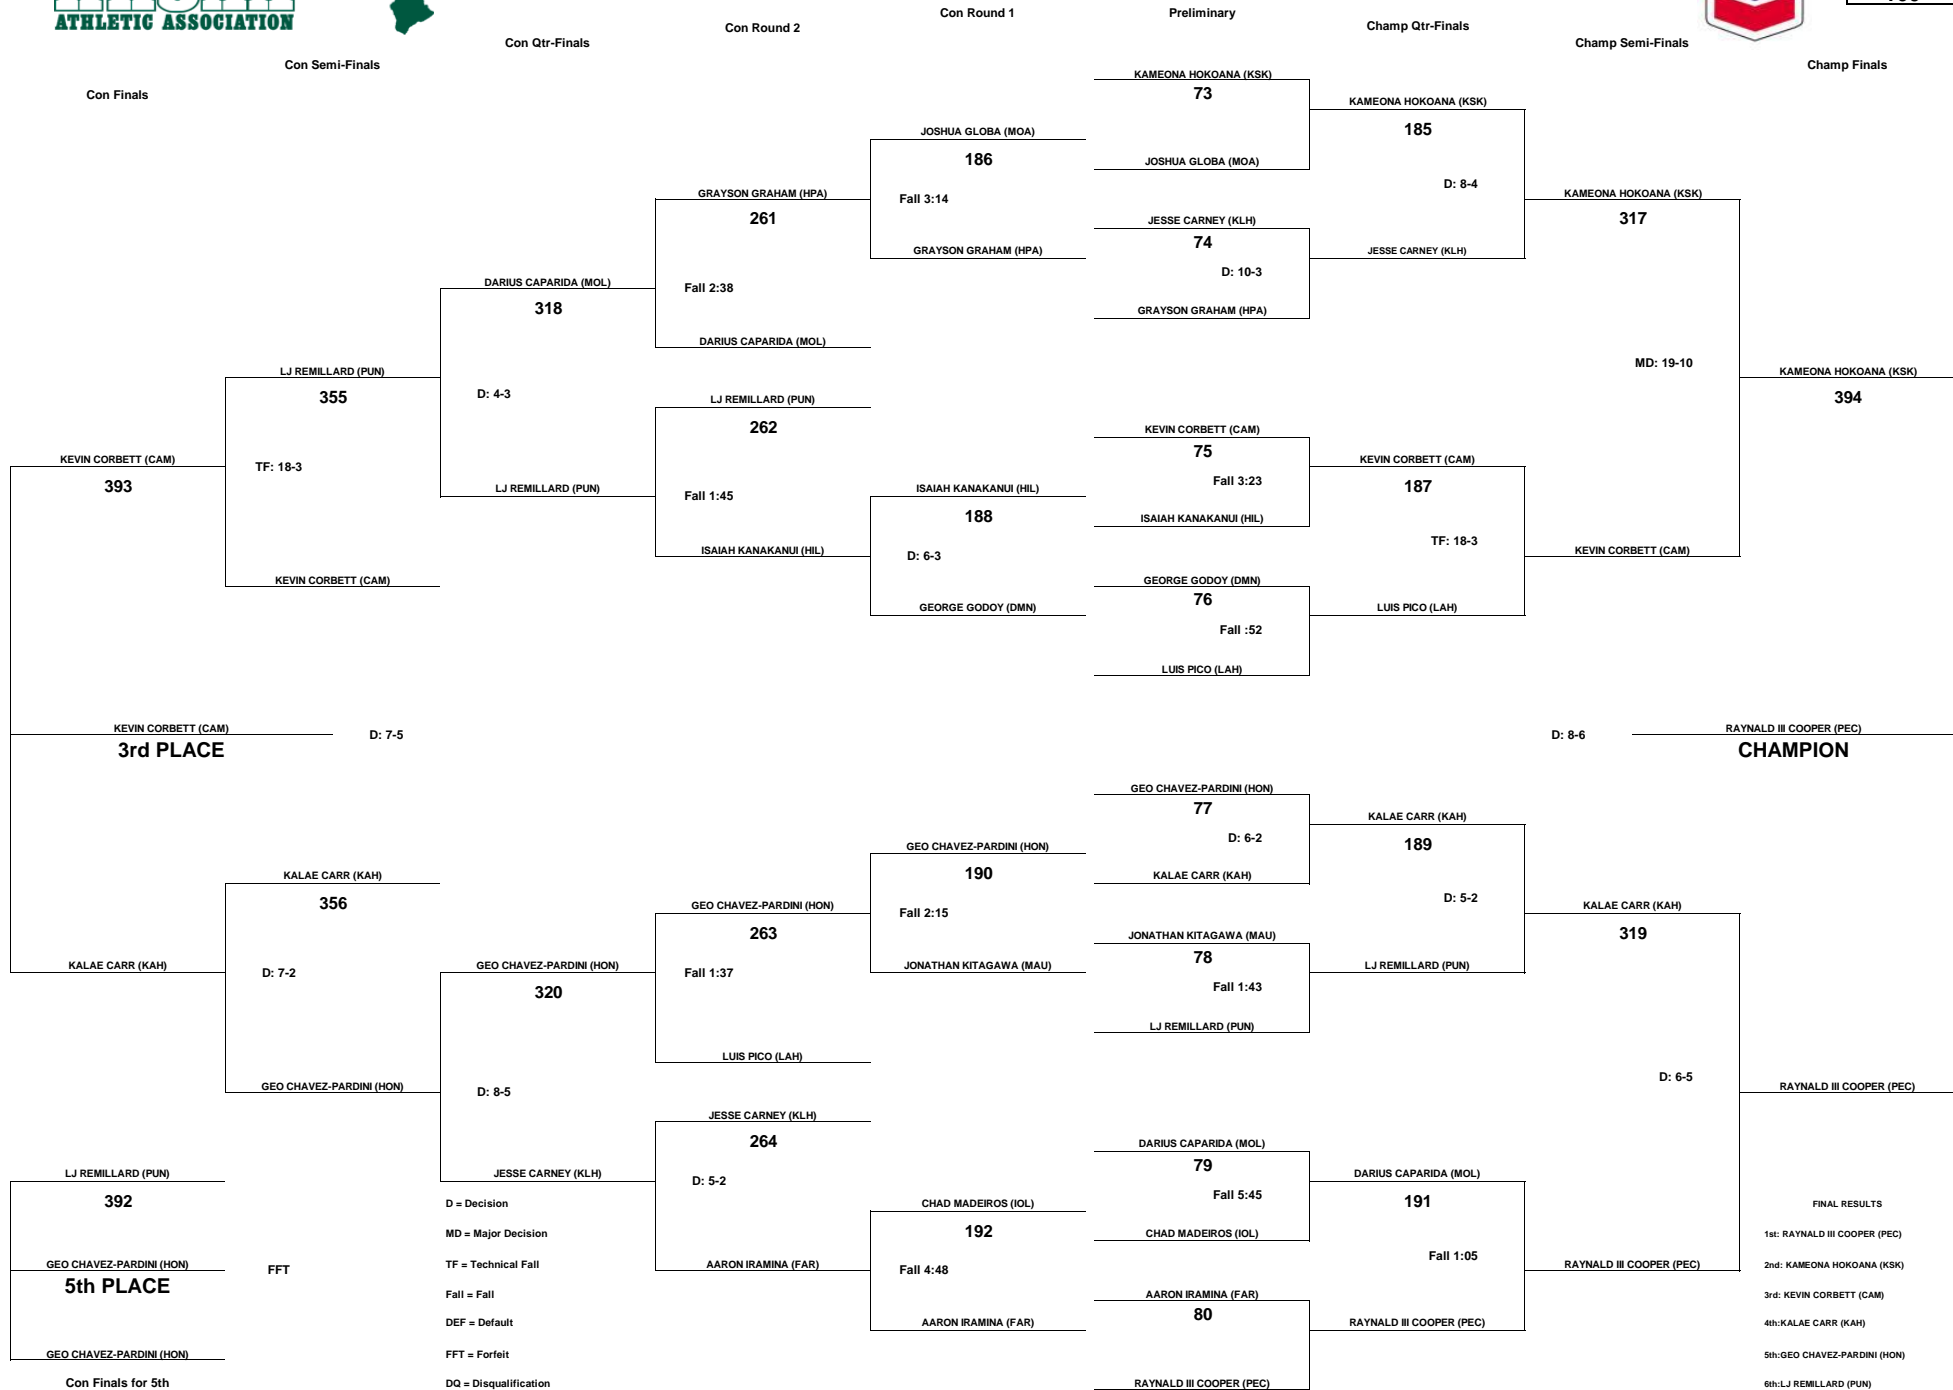

CHEVRON-HAWAII HIGH SCHOOL ATHLETIC ASSOCIATION 2010 BOYS WRESTLING CHAMPIONSHIPS

WEIGHT CLASS
160