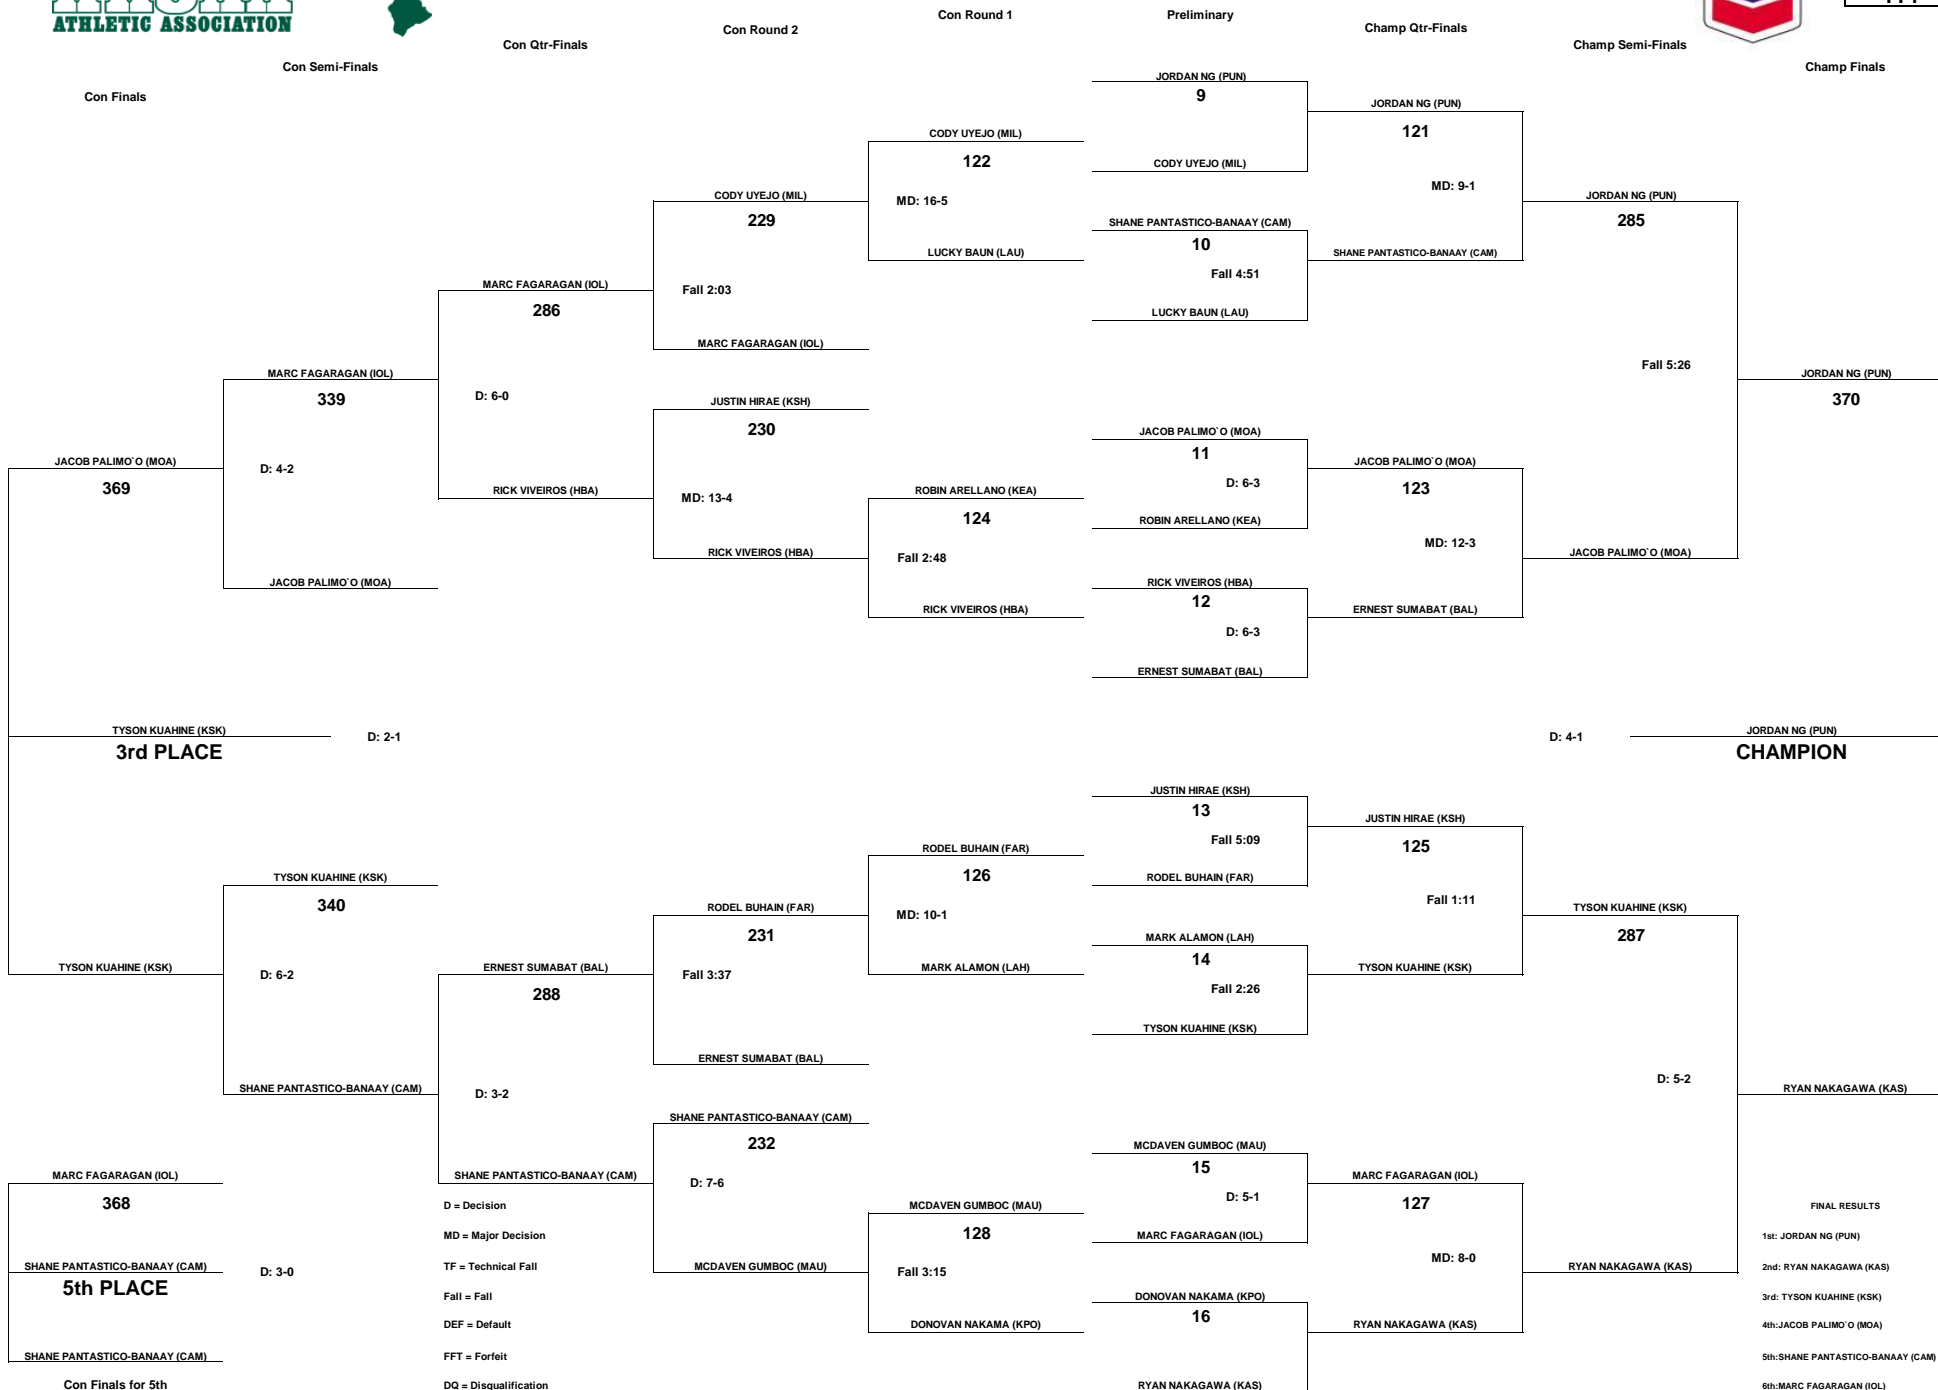

CHEVRON-HAWAII HIGH SCHOOL ATHLETIC ASSOCIATION 2010 BOYS WRESTLING CHAMPIONSHIPS

WEIGHT CLASS
114