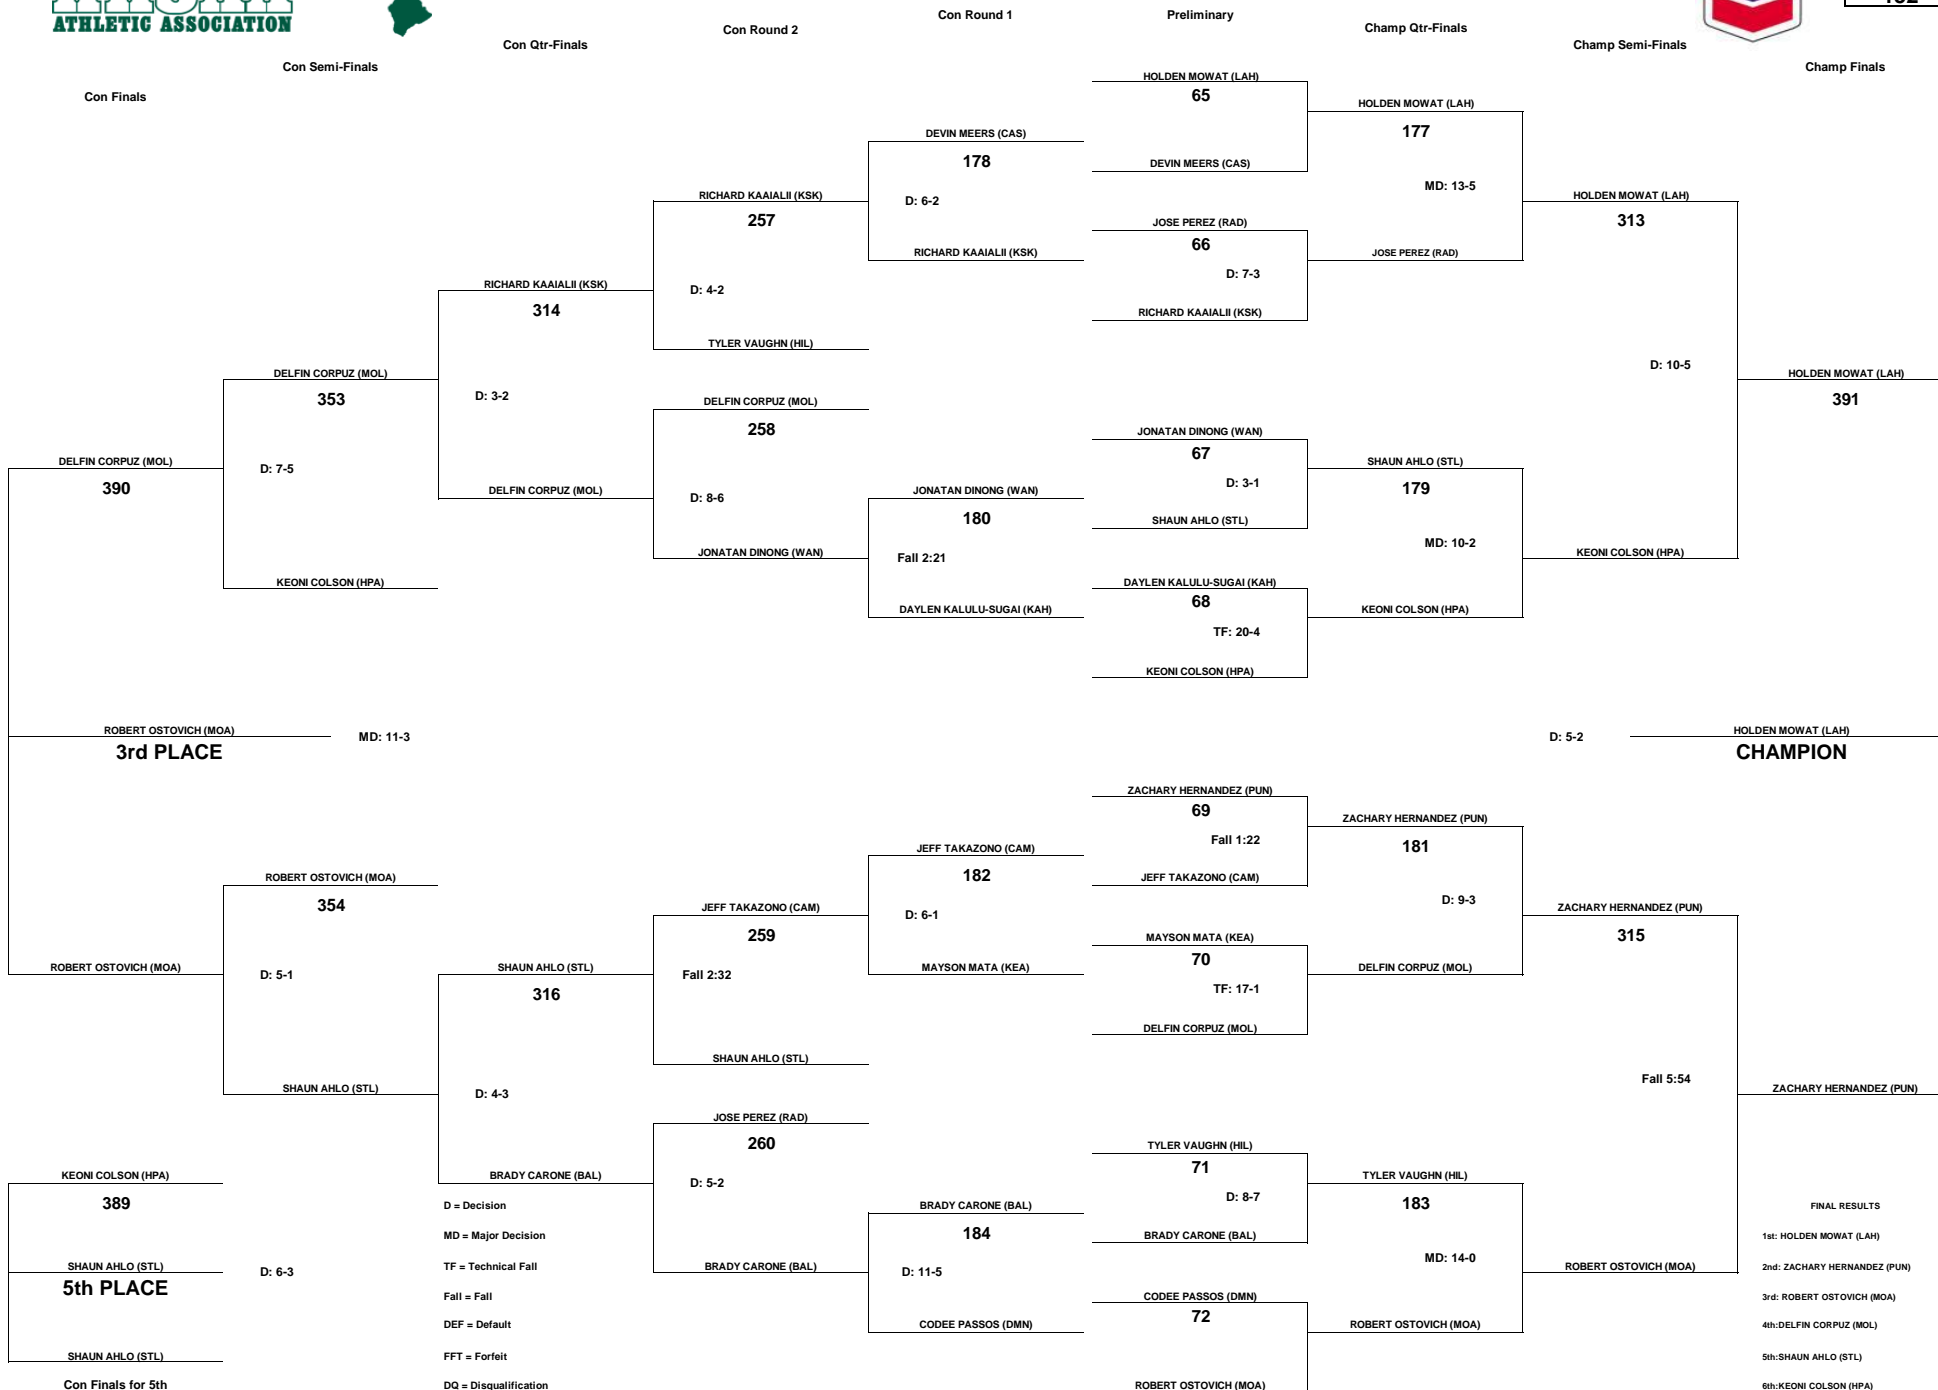

CHEVRON-HAWAII HIGH SCHOOL ATHLETIC ASSOCIATION 2010 BOYS WRESTLING CHAMPIONSHIPS

WEIGHT CLASS
152