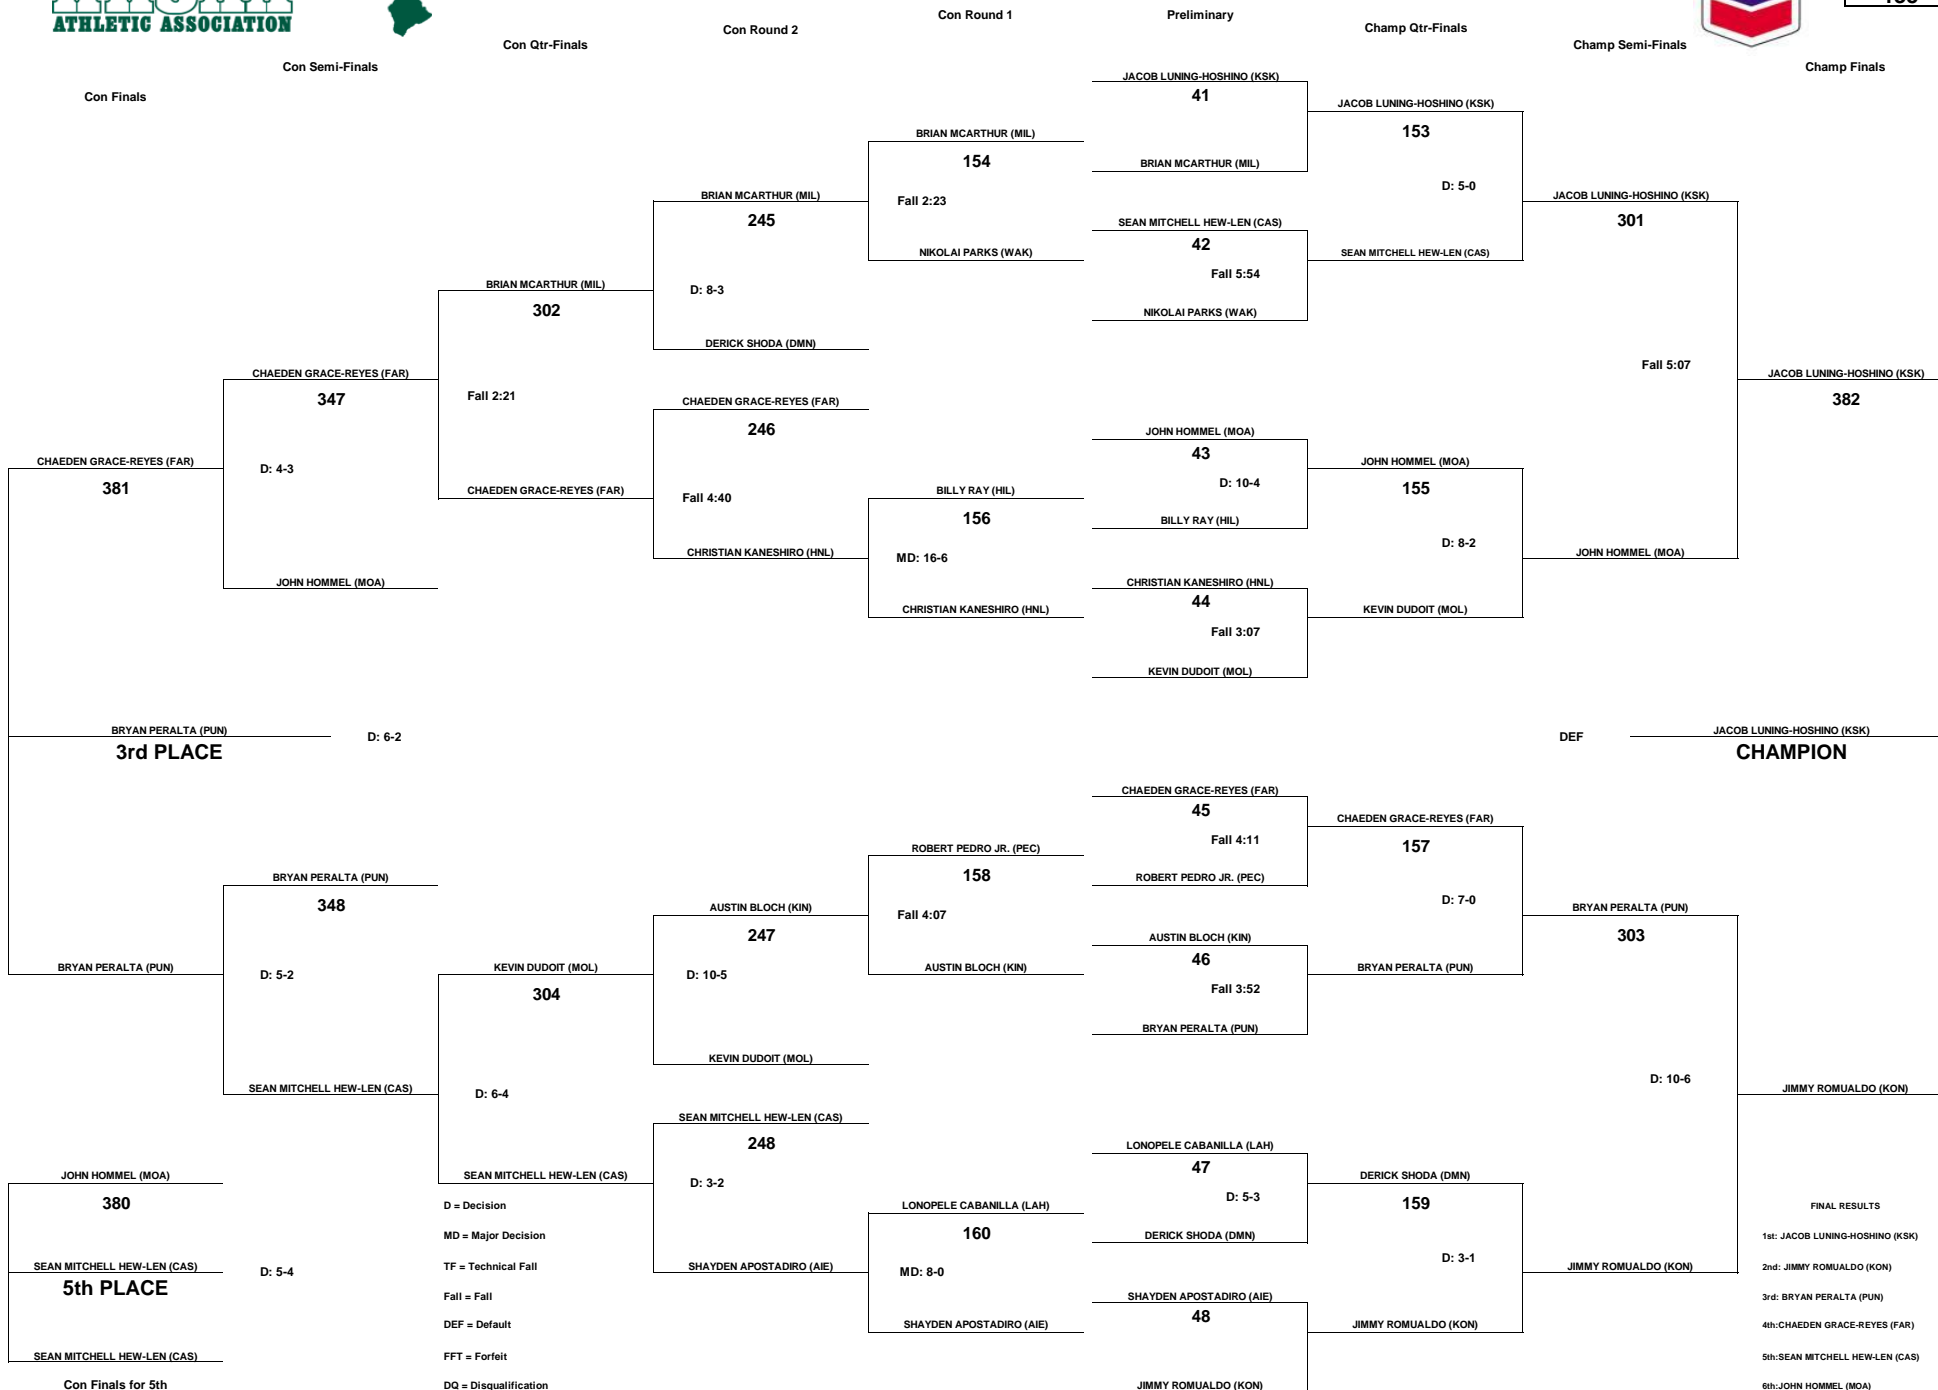

CHEVRON-HAWAII HIGH SCHOOL ATHLETIC ASSOCIATION 2010 BOYS WRESTLING CHAMPIONSHIPS

WEIGHT CLASS
135